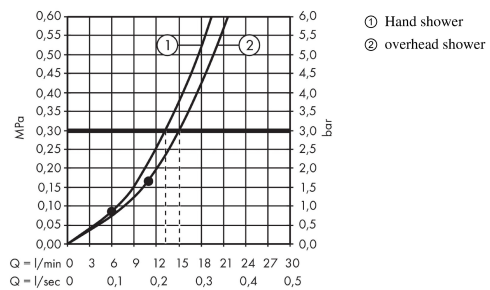

Crometta E
Showerpipe 240 1jet with manual shower mixer
Surfaces: **chrome**   Art. no. : **27284000**

Flowchart