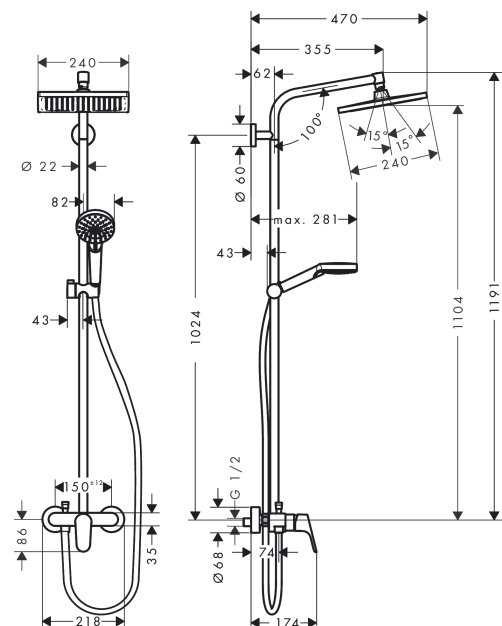

**Crometta E**  
**Showerpipe 240 1jet with manual shower mixer**  
 Surfaces: **chrome** Art. no. : **27284000**

### product features

- Consists of: overhead shower, hand shower, single lever manual shower mixer, shower hose, slider
- overhead shower Crometta E 240
- Shower head size: 240 x 240 mm
- overhead shower angle adjustable
- Spray pattern: Rain
- slide inclination angle can be adjusted by 45°
- height-adjustable hand shower holder
- Shower arm length: 350 mm
- adjustable hot water limitation
- Maximum flow rate (at 3 bar): 13 l/min
- flow rate Rain 15 l/min at 3 bar
- Operating pressure: min. 1.8 bar/max. 10 bar
- exposed design allows easy installation, all working parts are outside of the wall
- Connection dimension 1/2"
- Connection thread 1/2"
- Centre distance 150 mm ± 12 mm
- ceramic cartridge
- pipe can be shortened in height

## Scale drawing

**Crometta E**  
**Showerpipe 240 1jet with manual shower mixer**  
 Surfaces: **chrome**    Art. no. : **27284000**