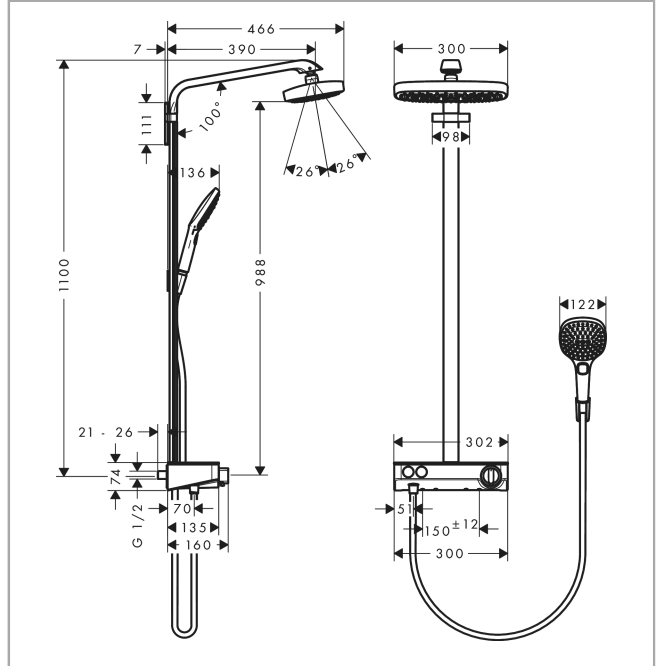

Raindance Select E
Showerpipe 300 2jet EcoSmart 9 l/min with ShowerTablet Select 300
 Surfaces: **chrome** Art. no. : **27283000**

Description

product features

- Consists of: overhead shower, hand shower, Thermostatic shower mixer, shower hose, shower holder
- overhead shower Raindance Select E 300 2jet
- Shower head size: 300 x 160 mm
- Spray pattern: RainAir, Rain
- Select button to comfortably switch between spray modes
- spray face surface in two variants: chrome or white
- overhead shower angle adjustable
- Shower arm length: 380 mm
- Shelf: made of safety glass
- Shelf colour: chrome or white
- flow rate RainAir 9 l/min at 3 bar
- flow rate Rain 9 l/min at 3 bar
- Operating pressure: min. 1.5 bar/max. 10 bar
- thermostat ShowerTablet Select 300
- isolated water conduction
- safety stop at 40°C
- adjustable hot water limitation
- Select button to comfortably switch between spray modes
- exposed design allows easy installation, all working parts are outside of the wall
- Connection dimension 1/2"
- Connection thread 1/2"
- Centre distance 150 mm ± 12 mm
- in case of installation on existing G 3/4 connections, adaptor no. 02026000 must be used
- WRAS 1512033

Article Details

Price excl. VAT

£ 1,625.00

Technology

Certificates

Raindance Select E
Showerpipe 300 2jet EcoSmart 9 l/min with ShowerTablet Select 300
 Surfaces: **chrome** Art. no. : **27283000**

Product image

Scale drawing

Flowchart

Raindance Select E
Showerpipe 300 2jet EcoSmart 9 l/min with ShowerTablet Select 300
 Surfaces: **chrome** Art. no. : **27283000**

Installation examples