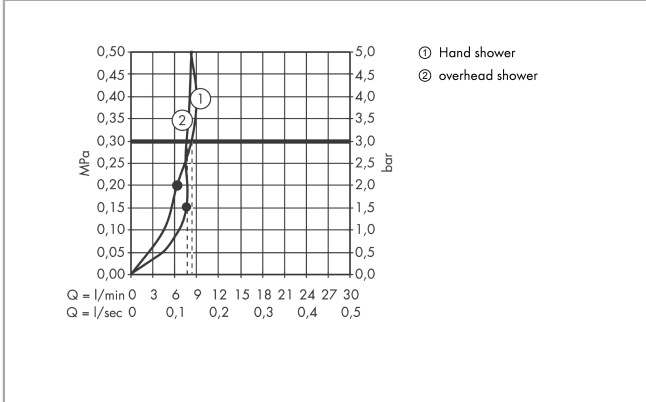

Raindance Select E
Showerpipe 300 2jet EcoSmart 9 l/min with ShowerTablet Select 300
 Surfaces: **chrome** Art. no. : **27283000**

Description

product features

- Consists of: overhead shower, hand shower, Thermostatic shower mixer, shower hose, shower holder
- overhead shower Raindance Select E 300 2jet
- Shower head size: 300 x 160 mm
- Spray pattern: RainAir, Rain
- Select button to comfortably switch between spray modes
- spray face surface in two variants: chrome or white
- overhead shower angle adjustable
- Shower arm length: 380 mm
- Shelf: made of safety glass
- Shelf colour: chrome or white
- flow rate RainAir 9 l/min at 3 bar
- flow rate Rain 9 l/min at 3 bar
- Operating pressure: min. 1.5 bar/max. 10 bar
- thermostat ShowerTablet Select 300
- isolated water conduction
- safety stop at 40°C
- adjustable hot water limitation
- Select button to comfortably switch between spray modes
- exposed design allows easy installation, all working parts are outside of the wall
- Connection dimension 1/2"
- Connection thread 1/2"
- Centre distance 150 mm ± 12 mm
- in case of installation on existing G 3/4 connections, adaptor no. 02026000 must be used
- WRAS 1512033

Article Details

Price excl. VAT

£ 1,625.00

Technology

Certificates

Raindance Select E
Showerpipe 300 2jet EcoSmart 9 l/min with ShowerTablet Select 300
 Surfaces: **chrome** Art. no. : **27283000**

Product image

Scale drawing

Flowchart

Raindance Select E
Showerpipe 300 2jet EcoSmart 9 l/min with ShowerTablet Select 300
 Surfaces: **chrome** Art. no. : **27283000**

Installation examples