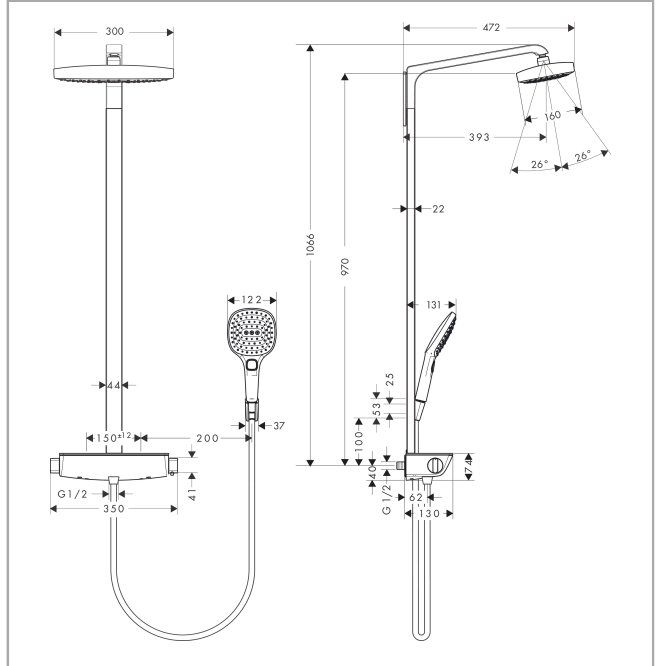

Raindance Select E
Showerpipe 300 2jet EcoSmart 9 l/min with thermostatic shower mixer
 Surfaces: **white/chrome** Art. no. : **27282400**

Description

product features

- Consists of: overhead shower, hand shower, Thermostatic shower mixer, shower hose, shower holder
- overhead shower Raindance Select E 300 2jet
- Shower head size: 300 x 160 mm
- Spray pattern: Rain, RainAir
- Select button to comfortably switch between spray modes
- spray face surface in two variants: chrome or white
- overhead shower angle adjustable
- Shower arm length: 393 mm
- Shelf: made of safety glass
- Shelf colour: chrome or white
- Maximum flow rate (at 3 bar): 9 l/min
- flow rate RainAir 9 l/min at 3 bar
- flow rate Rain 9 l/min at 3 bar
- Operating pressure: min. 1.5 bar/max. 10 bar
- thermostat Ecostat Select
- isolated water conduction
- safety stop at 40°C
- adjustable hot water limitation
- outlets controlled via volume control/diverter and may not be used simultaneously
- exposed design allows easy installation, all working parts are outside of the wall
- Connection dimension 1/2"
- Connection thread 1/2"
- Centre distance 150 mm ± 12 mm
- in case of installation on existing G 3/4 connections, adaptor no. 02026000 must be used

Article Details

Price excl. VAT

£ 1,483.33

Technology

Raindance Select E
Showerpipe 300 2jet EcoSmart 9 l/min with thermostatic shower mixer
 Surfaces: **white/chrome** Art. no. : **27282400**

Product image

Scale drawing

Flowchart