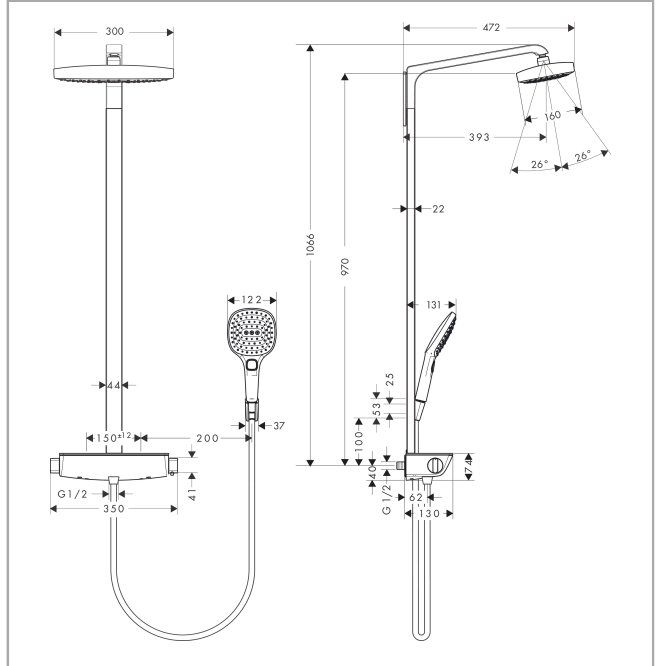

Raindance Select E
Showerpipe 300 2jet EcoSmart 9 l/min with thermostatic shower mixer
 Surfaces: **chrome** Art. no. : **27282000**

Description

product features

- Consists of: overhead shower, hand shower, Thermostatic shower mixer, shower hose, shower holder
- overhead shower Raindance Select E 300 2jet
- Shower head size: 300 x 160 mm
- Spray pattern: Rain, RainAir
- Select button to comfortably switch between spray modes
- spray face surface in two variants: chrome or white
- overhead shower angle adjustable
- Shower arm length: 393 mm
- Shelf: made of safety glass
- Shelf colour: chrome or white
- Maximum flow rate (at 3 bar): 9 l/min
- flow rate RainAir 9 l/min at 3 bar
- flow rate Rain 9 l/min at 3 bar
- Operating pressure: min. 1.5 bar/max. 10 bar
- thermostat Ecostat Select
- isolated water conduction
- safety stop at 40°C
- adjustable hot water limitation
- outlets controlled via volume control/diverter and may not be used simultaneously
- exposed design allows easy installation, all working parts are outside of the wall
- Connection dimension 1/2"
- Connection thread 1/2"
- Centre distance 150 mm ± 12 mm
- in case of installation on existing G 3/4 connections, adaptor no. 02026000 must be used

Article Details

Price excl. VAT

£ 1,483.33

Technology

Raindance Select E
Showerpipe 300 2jet EcoSmart 9 l/min with thermostatic shower mixer
 Surfaces: **chrome** Art. no. : **27282000**

Product image

Scale drawing

Flowchart