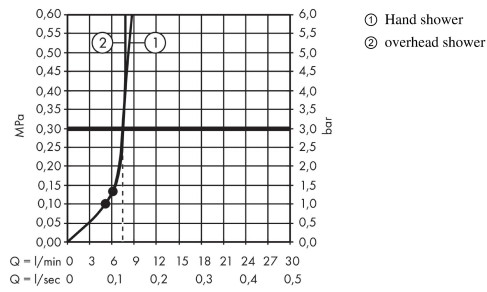

Crometta E
Showerpipe 240 1jet EcoSmart with thermostatic shower mixer
Surfaces: **chrome**   Art. no. : **27281000**

Flowchart