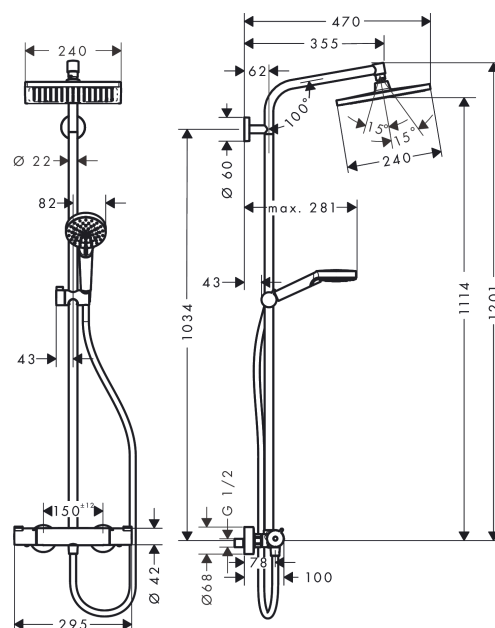

Crometta E

Showerpipe 240 1jet EcoSmart with thermostatic shower mixer

Surfaces: **chrome** Art. no. : **27281000**

Description

product features

- Consists of: overhead shower, hand shower, Thermostatic shower mixer, shower hose, slider
- slide inclination angle can be adjusted by 45°
- overhead shower Crometta E 240
- Shower head size: 240 x 240 mm
- Spray pattern: Rain
- overhead shower angle adjustable
- Shower arm length: 350 mm
- height-adjustable hand shower holder
- Maximum flow rate (at 3 bar): 7.6 l/min
- thermostat Ecostat 1001 CL
- safety stop at 40°C
- adjustable hot water limitation
- outlets controlled via volume control/diverter and may not be used simultaneously
- exposed design allows easy installation, all working parts are outside of the wall
- Connection dimension 1/2"
- Connection thread 1/2"
- Centre distance 150 mm ± 12 mm
- pipe can be shortened in height
- WRAS 1907326
- Kiwa UK 1907708

Article Details

Price excl. VAT

£ 441.67

Technology

Certificates

kiwa

Product image

Scale drawing

Crometta E
Showerpipe 240 1jet EcoSmart with thermostatic shower mixer
 Surfaces: **chrome** Art. no. : **27281000**

Flowchart

Crometta E
Showerpipe 240 1jet EcoSmart with thermostatic shower mixer
 Surfaces: **chrome** Art. no. : **27281000**