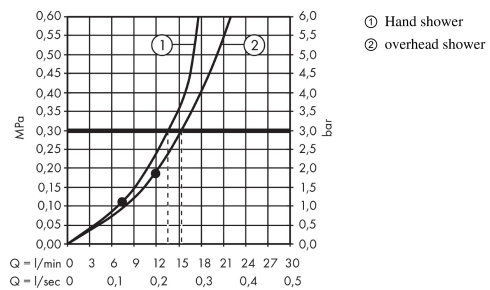

Crometta E
Showerpipe 240 1jet with thermostatic shower mixer
Surfaces: **chrome**   Art. no. : **27271000**

Flowchart