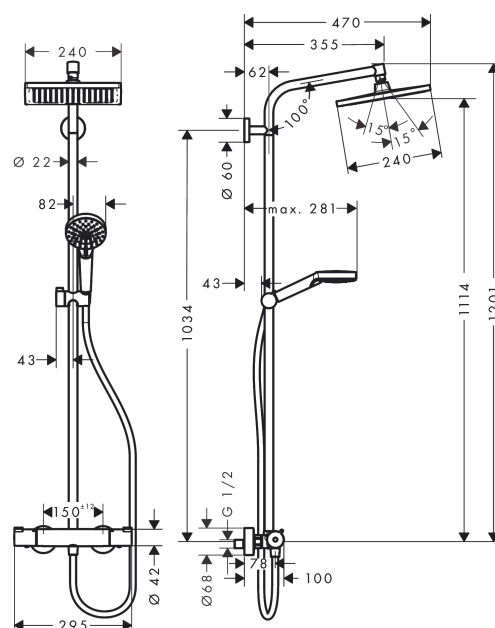

Crometta E
Showerpipe 240 1jet with thermostatic shower mixer
 Surfaces: **chrome** Art. no. : **27271000**

Description

product features

- Consists of: overhead shower, hand shower, Thermostatic shower mixer, shower hose, slider
- slide inclination angle can be adjusted by 45°
- overhead shower Crometta E 240
- Shower head size: 240 x 240 mm
- Spray pattern: Rain
- overhead shower angle adjustable
- Shower arm length: 350 mm
- height-adjustable hand shower holder
- flow rate Rain 15 l/min at 3 bar
- Operating pressure: min. 1.8 bar/max. 10 bar
- thermostat Ecostat 1001 CL
- safety stop at 40°C
- adjustable hot water limitation
- outlets controlled via volume control/diverter and may not be used simultaneously
- exposed design allows easy installation, all working parts are outside of the wall
- Connection dimension 1/2"
- Connection thread 1/2"
- Centre distance 150 mm ± 12 mm
- pipe can be shortened in height
- WRAS 1907326
- Kiwa UK 1907708

Article Details

Price excl. VAT

£ 441.67

Technology

Certificates

kiwa

Product image

Scale drawing

Crometta E
Showerpipe 240 1jet with thermostatic shower mixer
 Surfaces: **chrome** Art. no. : **27271000**

Flowchart

Crometta E
Showerpipe 240 1jet with thermostatic shower mixer
 Surfaces: **chrome** Art. no. : **27271000**