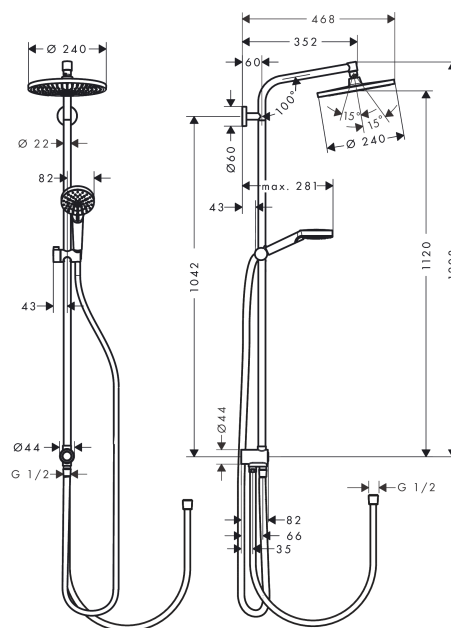

Crometta S
Showerpipe 240 1jet EcoSmart 9 l/min Reno
 Surfaces: **chrome** Art. no. : **27270000**

Description

product features

- Consists of: overhead shower, hand shower, shower hose, slider, wall outlet
- overhead shower Crometta S 240
- Shower head size: 240 mm
- Spray pattern: Rain
- overhead shower angle adjustable
- Shower arm length: 350 mm
- slide inclination angle can be adjusted by 45°
- height-adjustable hand shower holder
- Outlet: overhead shower, hand shower
- Flow rate Rain (at 3 bar): 9 l/min
- exposed design allows easy installation, all working parts are outside of the wall
- Water connection: Isiflex shower hose 80 cm
- Connection thread 1/2"
- pipe can be shortened in height
- operating pressure: min 1.2 bar / max 10 bar
- Requires a separate exposed or concealed shower mixer with independent flow and temperature control. Choose from hansgrohe's range of one way thermostatic valves
- WRAS 1811002
- WRAS 1811002
- WRAS 1811002

Article Details

Price excl. VAT

£ 333.33

Technology

Certificates

Product image

Scale drawing

Crometta S
Showerpipe 240 1jet EcoSmart 9 l/min Reno
 Surfaces: **chrome** Art. no. : **27270000**

Flowchart

The consumption was measured in combination with the appropriate fittings (thermostat/mixer/in-wall valve) to reflect actual application in practice.

Crometta S
Showerpipe 240 1jet EcoSmart 9 l/min Reno
 Surfaces: **chrome** Art. no. : **27270000**