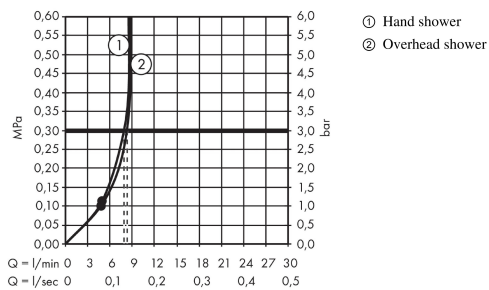

Crometta S
Showerpipe 240 1jet EcoSmart 9 l/min Reno
 Surfaces: **chrome** Art. no. : **27270000**

Description

product features

- Consists of: overhead shower, hand shower, shower hose, slider, wall outlet
- overhead shower Crometta S 240
- Shower head size: 240 mm
- Spray pattern: Rain
- overhead shower angle adjustable
- Shower arm length: 350 mm
- slide inclination angle can be adjusted by 45°
- height-adjustable hand shower holder
- Outlet: overhead shower, hand shower
- Flow rate Rain (at 3 bar): 9 l/min
- exposed design allows easy installation, all working parts are outside of the wall
- Water connection: Isiflex shower hose 80 cm
- Connection thread 1/2"
- pipe can be shortened in height
- operating pressure: min 1.2 bar / max 10 bar
- Requires a separate exposed or concealed shower mixer with independent flow and temperature control. Choose from hansgrohe's range of one way thermostatic valves
- WRAS 1811002
- WRAS 1811002
- WRAS 1811002

Article Details

Price excl. VAT

£ 333.33

Technology

Certificates

Product image

Scale drawing

Crometta S
Showerpipe 240 1jet EcoSmart 9 l/min Reno
 Surfaces: **chrome** Art. no. : **27270000**

Flowchart

The consumption was measured in combination with the appropriate fittings (thermostat/mixer/in-wall valve) to reflect actual application in practice.

Crometta S
Showerpipe 240 1jet EcoSmart 9 l/min Reno
 Surfaces: **chrome** Art. no. : **27270000**