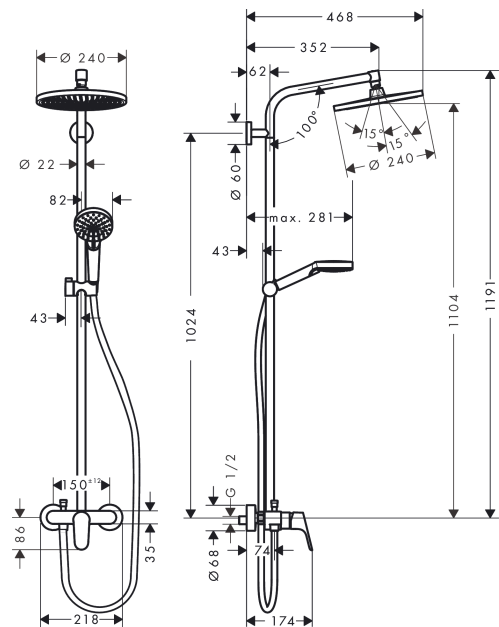

**Crometta S**  
**Showerpipe 240 1jet with manual shower mixer**  
 Surfaces: **chrome** Art. no. : **27269000**

### product features

- Consists of: overhead shower, hand shower, single lever manual shower mixer, shower hose, slider
- overhead shower Crometta S 240
- Shower head size: 240 mm
- overhead shower angle adjustable
- Spray pattern: Rain
- slide inclination angle can be adjusted by 45°
- height-adjustable hand shower holder
- Shower arm length: 350 mm
- adjustable hot water limitation
- flow rate Rain 15 l/min at 3 bar
- Operating pressure: min. 1.8 bar/max. 10 bar
- exposed design allows easy installation, all working parts are outside of the wall
- Connection dimension 1/2"
- Connection thread 1/2"
- Centre distance 150 mm ± 12 mm
- ceramic cartridge
- pipe can be shortened in height

## Scale drawing

**Crometta S**  
**Showerpipe 240 1jet with manual shower mixer**  
 Surfaces: **chrome**    Art. no. : **27269000**

### Flowchart

**Crometta S**  
**Showerpipe 240 1jet with manual shower mixer**  
 Surfaces: **chrome** Art. no. : **27269000**