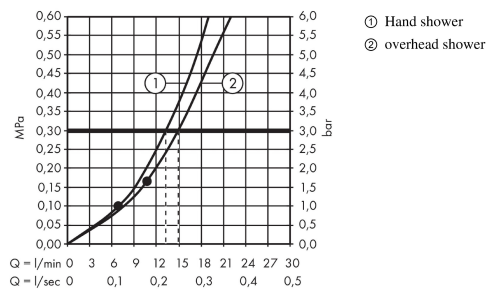

Crometta S
Showerpipe 240 1jet with manual shower mixer
Surfaces: **chrome**   Art. no. : **27269000**

Flowchart