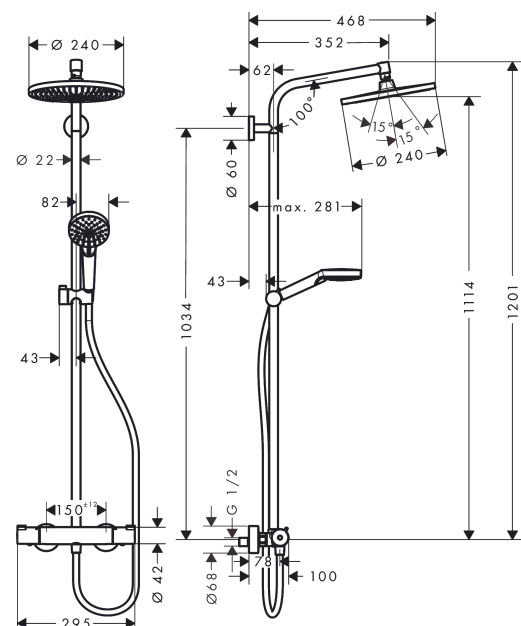

#### product features

- Consists of: overhead shower, hand shower, Thermostatic shower mixer, shower hose, slider
- slide inclination angle can be adjusted by 45°
- overhead shower Crometta S 240
- Shower head size: 240 mm
- Spray pattern: Rain
- overhead shower angle adjustable
- Shower arm length: 350 mm
- height-adjustable hand shower holder
- Maximum flow rate (at 3 bar): 9 l/min
- thermostat Ecostat 1001 CL
- safety stop at 40°C
- adjustable hot water limitation
- outlets controlled via volume control/diverter and may not be used simultaneously
- exposed design allows easy installation, all working parts are outside of the wall
- Connection dimension 1/2"
- Connection thread 1/2"
- Centre distance 150 mm ± 12 mm
- pipe can be shortened in height
- winner of the iF product design award 2016
- WRAS 1907326
- Kiwa UK 1907708

### Product image

### Scale drawing

**Crometta S**  
**Showerpipe 240 1jet EcoSmart 9 l/min with thermostatic shower mixer**  
 Surfaces: **chrome**    Art. no. : **27268000**