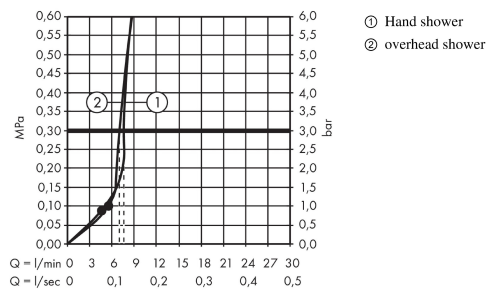

Crometta S
Showerpipe 240 1jet EcoSmart 9 l/min with thermostatic shower mixer
Surfaces: **chrome**   Art. no. : **27268000**

Flowchart