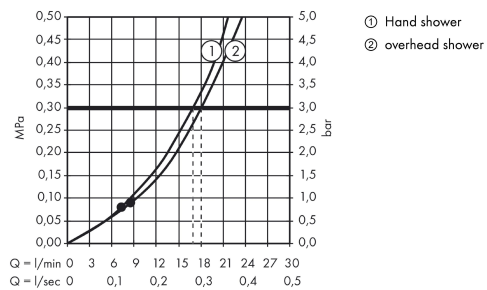

Crometta

Showerpipe 160 1jet with thermostatic shower mixer

Surfaces: **white/chrome** Art. no. : **27264400**

Description

product features

- Consists of: overhead shower, hand shower, Thermostatic shower mixer, shower hose, slider
- slide inclination angle can be adjusted by 45°
- overhead shower Crometta 160
- Shower head size: 160 mm
- Spray pattern: Rain
- overhead shower angle adjustable
- Shower arm length: 350 mm
- height-adjustable hand shower holder
- Maximum flow rate (at 3 bar): 17 l/min
- flow rate Rain 17 l/min at 3 bar
- Operating pressure: min. 1.5 bar/max. 10 bar
- thermostat Ecostat Universal
- safety stop at 40°C
- adjustable hot water limitation
- outlets controlled via volume control/diverter and may not be used simultaneously
- exposed design allows easy installation, all working parts are outside of the wall
- Connection dimension 1/2"
- Connection thread 1/2"
- Centre distance 150 mm ± 12 mm
- pipe can be shortened in height

Article Details

Price excl. VAT

£ 433.33

Technology

Product image

Scale drawing

Crometta
Showerpipe 160 1jet with thermostatic shower mixer
 Surfaces: **white/chrome** Art. no. : **27264400**

Flowchart