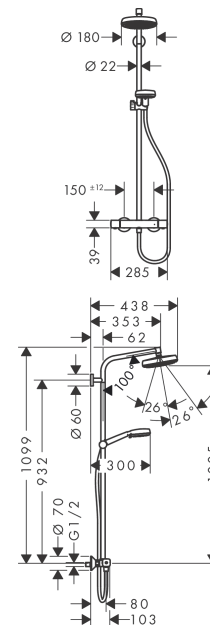

Crometta

Showerpipe 160 1jet with thermostatic shower mixer

Surfaces: **white/chrome** Art. no. : **27264400**

Description

product features

- Consists of: overhead shower, hand shower, Thermostatic shower mixer, shower hose, slider
- slide inclination angle can be adjusted by 45°
- overhead shower Crometta 160
- Shower head size: 160 mm
- Spray pattern: Rain
- overhead shower angle adjustable
- Shower arm length: 350 mm
- height-adjustable hand shower holder
- Maximum flow rate (at 3 bar): 17 l/min
- flow rate Rain 17 l/min at 3 bar
- Operating pressure: min. 1.5 bar/max. 10 bar
- thermostat Ecostat Universal
- safety stop at 40°C
- adjustable hot water limitation
- outlets controlled via volume control/diverter and may not be used simultaneously
- exposed design allows easy installation, all working parts are outside of the wall
- Connection dimension 1/2"
- Connection thread 1/2"
- Centre distance 150 mm ± 12 mm
- pipe can be shortened in height

Article Details

Price excl. VAT

£ 433.33

Technology

Product image

Scale drawing

Crometta
Showerpipe 160 1jet with thermostatic shower mixer
 Surfaces: **white/chrome** Art. no. : **27264400**

Flowchart

Crometta
Showerpipe 160 1jet with thermostatic shower mixer
 Surfaces: **white/chrome** Art. no. : **27264400**

Installation examples