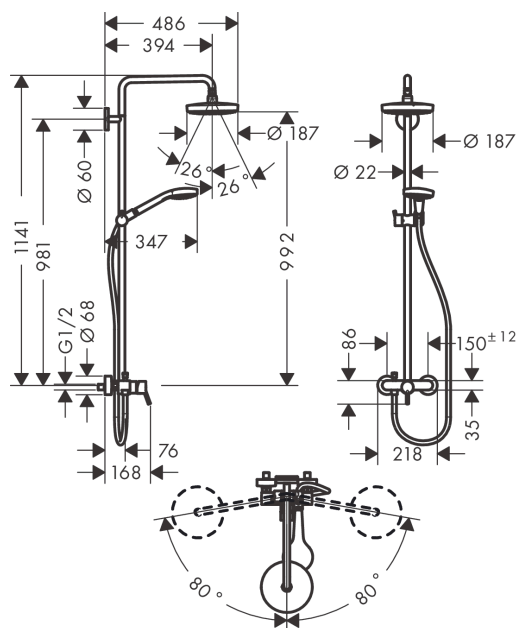

Croma Select S
Showerpipe 180 2jet with manual shower mixer
 Surfaces: **white/chrome** Art. no. : **27255400**

Description

product features

- Consists of: overhead shower, hand shower, single lever manual shower mixer, shower hose, slider
- overhead shower Croma Select S 180 2jet
- Shower head size: 180 mm
- overhead shower angle adjustable
- Spray pattern: Rain, IntenseRain
- Select button to comfortably switch between spray modes
- height-adjustable hand shower holder
- Shower arm length: 400 mm
- swivelling shower arm
- flow rate IntenseRain 16 l/min at 3 bar
- flow rate Rain 16 l/min at 3 bar
- Operating pressure: min. 1.5 bar/max. 10 bar
- exposed design allows easy installation, all working parts are outside of the wall
- Connection dimension 1/2"
- Connection thread 1/2"
- Centre distance 150 mm ± 12 mm
- ceramic cartridge
- Maximum temperature can be adjusted on installation

Article Details

Price excl. VAT

£ 683.33

Technology

Product image

Scale drawing

Croma Select S
Showerpipe 180 2jet with manual shower mixer
 Surfaces: **white/chrome** Art. no. : **27255400**

Flowchart

Croma Select S
Showerpipe 180 2jet with manual shower mixer
 Surfaces: **white/chrome** Art. no. : **27255400**

Installation examples