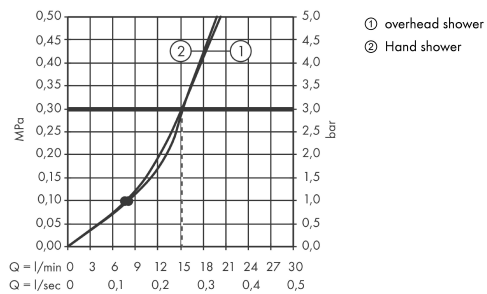

Croma Select S
Showerpipe 180 2jet with manual shower mixer
 Surfaces: **white/chrome** Art. no. : **27255400**

Description

product features

- Consists of: overhead shower, hand shower, single lever manual shower mixer, shower hose, slider
- overhead shower Croma Select S 180 2jet
- Shower head size: 180 mm
- overhead shower angle adjustable
- Spray pattern: Rain, IntenseRain
- Select button to comfortably switch between spray modes
- height-adjustable hand shower holder
- Shower arm length: 400 mm
- swivelling shower arm
- flow rate IntenseRain 16 l/min at 3 bar
- flow rate Rain 16 l/min at 3 bar
- Operating pressure: min. 1.5 bar/max. 10 bar
- exposed design allows easy installation, all working parts are outside of the wall
- Connection dimension 1/2"
- Connection thread 1/2"
- Centre distance 150 mm ± 12 mm
- ceramic cartridge
- Maximum temperature can be adjusted on installation

Article Details

Price excl. VAT

£ 683.33

Technology

Product image

Scale drawing

Croma Select S
Showerpipe 180 2jet with manual shower mixer
 Surfaces: **white/chrome** Art. no. : **27255400**

Flowchart