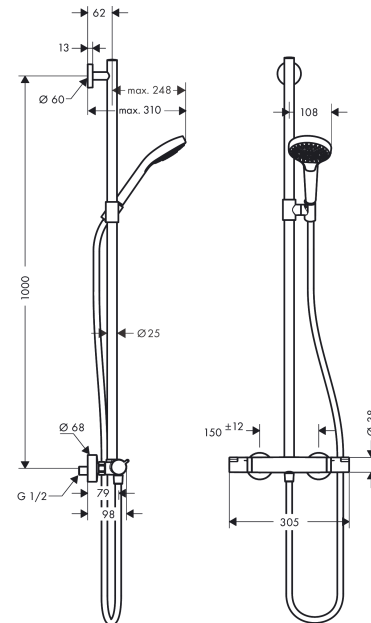

### product features

- Consists of: hand shower, Thermostatic shower mixer, shower hose, slider
- height-adjustable hand shower holder
- Shower rail: 900 mm
- thermostat Ecostat Comfort
- safety stop at 40°C
- adjustable hot water limitation
- outlets controlled via volume control/diverter and may not be used simultaneously
- exposed design allows easy installation, all working parts are outside of the wall
- Connection dimension 1/2"
- Connection thread 1/2"
- Centre distance 150 mm ± 12 mm
- operating pressure: min 1 bar / max 10 bar

## Scale drawing

**Croma Select S**  
**SemiPipe Multi with thermostatic shower mixer**  
 Surfaces: **white/chrome** Art. no. : **27247400**

### Flowchart

The consumption was measured in combination with the appropriate fittings (thermostat/mixer/in-wall valve) to reflect actual application in practice.

**Croma Select S**  
**SemiPipe Multi with thermostatic shower mixer**  
 Surfaces: **white/chrome** Art. no. : **27247400**