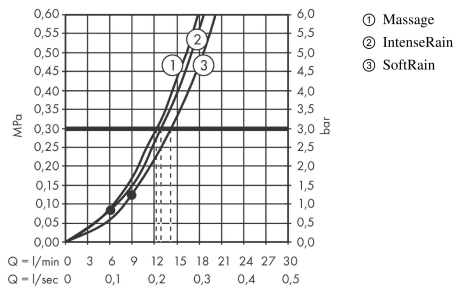

Croma Select S
SemiPipe Multi with thermostatic shower mixer
Surfaces: **white/chrome** Art. no. : **27247400**

Flowchart

The consumption was measured in combination with the appropriate fittings (thermostat/mixer/in-wall valve) to reflect actual application in practice.