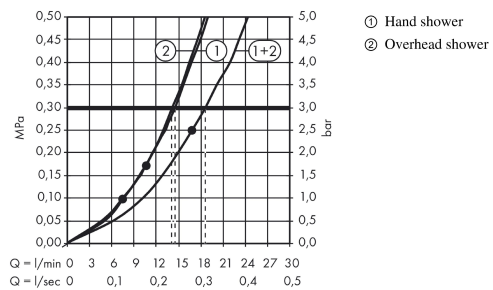

Croma
Showerpipe 220 1jet Reno
Surfaces: **chrome** Art. no. : **27224000**

Flowchart