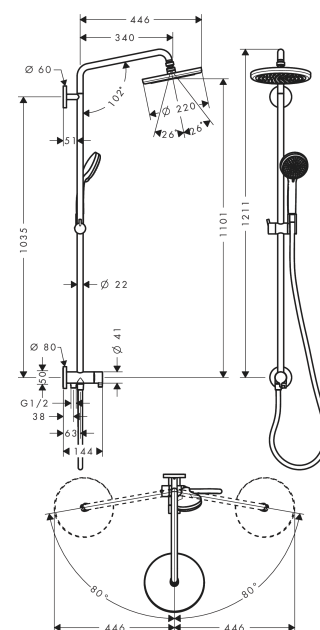

Croma
Showerpipe 220 1jet Reno
Surfaces: **chrome** Art. no. : **27224000**

Description

product features

- Consists of: overhead shower, hand shower, shower hose, slider
- overhead shower Croma 220
- Shower head size: 220 mm
- Spray pattern: RainAir
- overhead shower angle adjustable
- Shower arm length: 400 mm
- swivelling shower arm
- height-adjustable hand shower holder
- Outlet: overhead shower, hand shower
- Flow rate RainAir (at 3 bar): 14 l/min
- Operating pressure: min. 1 bar/max. 6 bar
- exposed design allows easy installation, all working parts are outside of the wall
- Water connection: Isiflex shower hose 80 cm
- Connection thread 1/2"
- pipe can be shortened in height
- Requires a separate exposed or concealed shower mixer with independent flow and temperature control. Choose from hansgrohe's range of one way thermostatic valves
- Kiwa UK 1608705

Article Details

Price excl. VAT

£ 512.50

Technology

Certificates

kiwa

Product image

Scale drawing