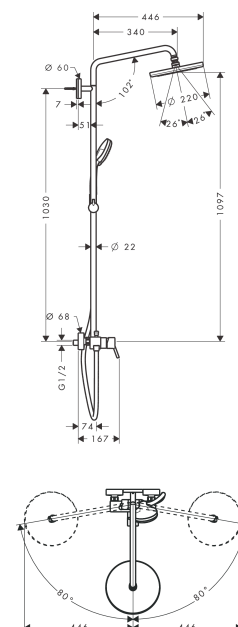

Croma
Showerpipe 220 1jet with manual shower mixer
 Surfaces: **chrome** Art. no. : **27222000**

Description

product features

- Consists of: overhead shower, hand shower, single lever manual shower mixer, shower hose, slider
- overhead shower Croma 220
- Shower head size: 220 mm
- overhead shower angle adjustable
- Spray pattern: RainAir
- height-adjustable hand shower holder
- Shower arm length: 400 mm
- swivelling shower arm
- flow rate RainAir 16 l/min at 3 bar
- Operating pressure: min. 1.5 bar/max. 10 bar
- exposed design allows easy installation, all working parts are outside of the wall
- Connection dimension 1/2"
- Connection thread 1/2"
- Centre distance 150 mm ± 12 mm
- ceramic cartridge
- Maximum temperature can be adjusted on installation
- pipe can be shortened in height

Article Details

Price excl. VAT

£ 633.33

Technology

Product image

Scale drawing

Croma
Showerpipe 220 1jet with manual shower mixer
 Surfaces: **chrome** Art. no. : **27222000**

Flowchart

Croma
Showerpipe 220 1jet with manual shower mixer
 Surfaces: **chrome** Art. no. : **27222000**

Installation examples