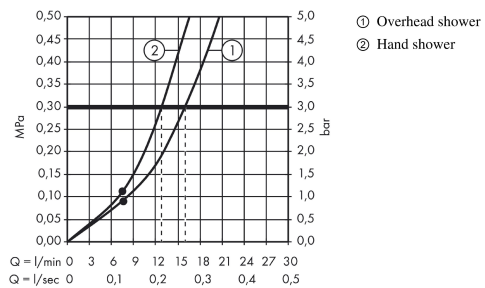

Croma
Showerpipe 220 1jet with manual shower mixer
 Surfaces: **chrome** Art. no. : **27222000**

Description

product features

- Consists of: overhead shower, hand shower, single lever manual shower mixer, shower hose, slider
- overhead shower Croma 220
- Shower head size: 220 mm
- overhead shower angle adjustable
- Spray pattern: RainAir
- height-adjustable hand shower holder
- Shower arm length: 400 mm
- swivelling shower arm
- flow rate RainAir 16 l/min at 3 bar
- Operating pressure: min. 1.5 bar/max. 10 bar
- exposed design allows easy installation, all working parts are outside of the wall
- Connection dimension 1/2"
- Connection thread 1/2"
- Centre distance 150 mm ± 12 mm
- ceramic cartridge
- Maximum temperature can be adjusted on installation
- pipe can be shortened in height

Article Details

Price excl. VAT

£ 633.33

Technology

Product image

Scale drawing

Croma
Showerpipe 220 1jet with manual shower mixer
 Surfaces: **chrome** Art. no. : **27222000**

Flowchart