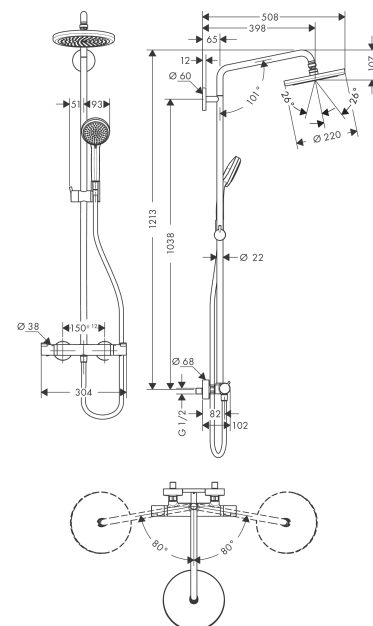

Croma
Showerpipe 220 1jet EcoSmart 9 l/min with thermostatic shower mixer
 Surfaces: **chrome** Art. no. : **27188000**

Description

product features

- Consists of: overhead shower, hand shower, Thermostatic shower mixer, shower hose, slider
- overhead shower Croma 220
- Shower head size: 220 mm
- Spray pattern: RainAir
- overhead shower angle adjustable
- Shower arm length: 400 mm
- height-adjustable hand shower holder
- flow rate RainAir 9 l/min at 3 bar
- Operating pressure: min. 1.5 bar/max. 10 bar
- Swivel shower arm
- thermostat Ecostat Comfort
- safety stop at 40°C
- adjustable hot water limitation
- outlets controlled via volume control/diverter and may not be used simultaneously
- exposed design allows easy installation, all working parts are outside of the wall
- Connection dimension 1/2"
- Connection thread 1/2"
- Centre distance 150 mm ± 12 mm
- pipe can be shortened in height
- Kiwa UK 1608702

Article Details

Price excl. VAT

£ 604.17

Technology

Certificates

kiwa

Product image

Scale drawing

Croma
Showerpipe 220 1jet EcoSmart 9 l/min with thermostatic shower mixer
 Surfaces: **chrome** Art. no. : **27188000**

Flowchart

Croma
Showerpipe 220 1jet EcoSmart 9 l/min with thermostatic shower mixer
 Surfaces: **chrome** Art. no. : **27188000**