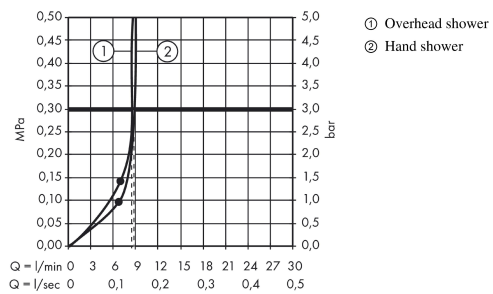

Croma
Showerpipe 220 1jet EcoSmart 9 l/min with thermostatic shower mixer
Surfaces: **chrome** Art. no. : **27188000**

Flowchart