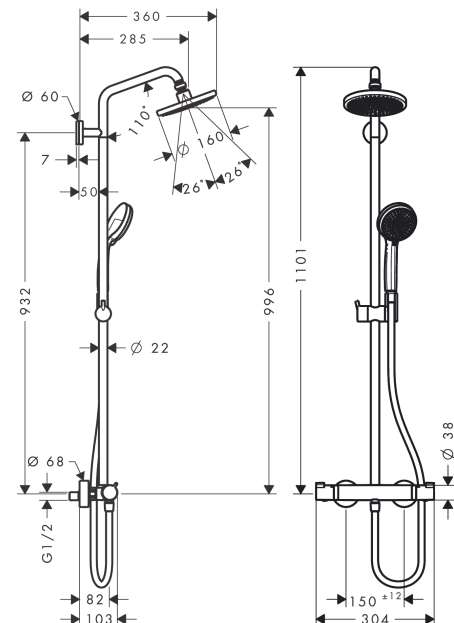

Croma
Showerpipe 160 1jet with thermostatic shower mixer
 Surfaces: **chrome** Art. no. : **27135000**

Description

product features

- Consists of: overhead shower, hand shower, Thermostatic shower mixer, shower hose, slider
- overhead shower Croma 160
- Shower head size: 160 mm
- Spray pattern: Rain
- overhead shower angle adjustable
- Shower arm length: 270 mm
- height-adjustable hand shower holder
- Maximum flow rate (at 3 bar): 17 l/min
- Operating pressure: min. 1.5 bar/max. 10 bar
- thermostat Ecostat Comfort
- safety stop at 40°C
- adjustable hot water limitation
- outlets controlled via volume control/diverter and may not be used simultaneously
- exposed design allows easy installation, all working parts are outside of the wall
- Connection dimension 1/2"
- Connection thread 1/2"
- Centre distance 150 mm ± 12 mm
- pipe can be shortened in height

Article Details

Price excl. VAT

£ 433.33

Technology

Product image

Scale drawing

Croma
Showerpipe 160 1jet with thermostatic shower mixer
 Surfaces: **chrome** Art. no. : **27135000**

Flowchart

Croma
Showerpipe 160 1jet with thermostatic shower mixer
 Surfaces: **chrome** Art. no. : **27135000**

Installation examples