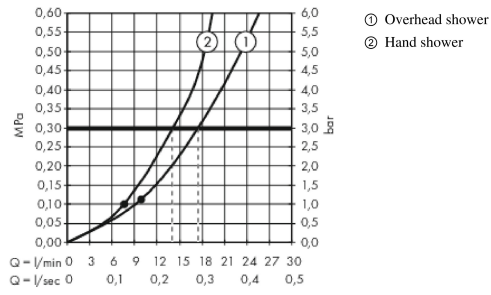

Croma
Showerpipe 160 1jet with thermostatic shower mixer
 Surfaces: **chrome** Art. no. : **27135000**

Description

product features

- Consists of: overhead shower, hand shower, Thermostatic shower mixer, shower hose, slider
- overhead shower Croma 160
- Shower head size: 160 mm
- Spray pattern: Rain
- overhead shower angle adjustable
- Shower arm length: 270 mm
- height-adjustable hand shower holder
- Maximum flow rate (at 3 bar): 17 l/min
- Operating pressure: min. 1.5 bar/max. 10 bar
- thermostat Ecostat Comfort
- safety stop at 40°C
- adjustable hot water limitation
- outlets controlled via volume control/diverter and may not be used simultaneously
- exposed design allows easy installation, all working parts are outside of the wall
- Connection dimension 1/2"
- Connection thread 1/2"
- Centre distance 150 mm ± 12 mm
- pipe can be shortened in height

Article Details

Price excl. VAT

£ 433.33

Technology

Product image

Scale drawing

Croma
Showerpipe 160 1jet with thermostatic shower mixer
 Surfaces: **chrome** Art. no. : **27135000**

Flowchart