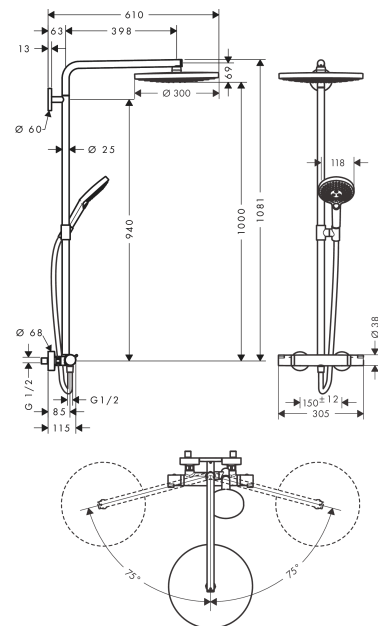

Raindance Select S
Showerpipe 300 2jet with thermostatic shower mixer
 Surfaces: **white/chrome** Art. no. : **27133400**

Description

product features

- Consists of: overhead shower, hand shower, Thermostatic shower mixer, shower hose, slider
- overhead shower Raindance Select S 300 2jet
- Shower head size: 300 mm
- Spray pattern: RainAir, Rain
- Select button to comfortably switch between spray modes
- spray face surface in two variants: chrome or white
- Shower arm length: 460 mm
- height-adjustable hand shower holder
- Maximum flow rate (at 3 bar): 15 l/min
- Operating pressure: min. 1.5 bar/max. 10 bar
- Swivel shower arm
- thermostat Ecostat Comfort
- safety stop at 40°C
- adjustable hot water limitation
- outlets controlled via volume control/diverter and may not be used simultaneously
- exposed design allows easy installation, all working parts are outside of the wall
- Connection dimension 1/2"
- Connection thread 1/2"
- Centre distance 150 mm ± 12 mm
- pipe can be shortened in height

Article Details

Price excl. VAT

£ 1,100.00

Technology

Product image

Scale drawing

Raindance Select S
Showerpipe 300 2jet with thermostatic shower mixer
 Surfaces: **white/chrome** Art. no. : **27133400**

Flowchart

Raindance Select S
Showerpipe 300 2jet with thermostatic shower mixer
 Surfaces: **white/chrome** Art. no. : **27133400**

Installation examples