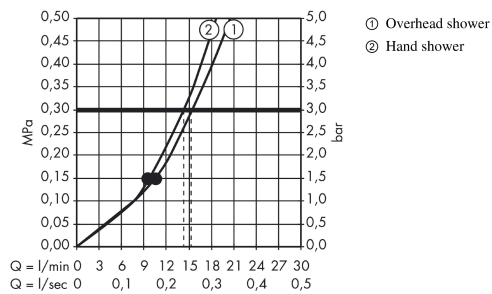

Raindance Select S
Showerpipe 300 2jet with thermostatic shower mixer
 Surfaces: **white/chrome** Art. no. : **27133400**

Description

product features

- Consists of: overhead shower, hand shower, Thermostatic shower mixer, shower hose, slider
- overhead shower Raindance Select S 300 2jet
- Shower head size: 300 mm
- Spray pattern: RainAir, Rain
- Select button to comfortably switch between spray modes
- spray face surface in two variants: chrome or white
- Shower arm length: 460 mm
- height-adjustable hand shower holder
- Maximum flow rate (at 3 bar): 15 l/min
- Operating pressure: min. 1.5 bar/max. 10 bar
- Swivel shower arm
- thermostat Ecostat Comfort
- safety stop at 40°C
- adjustable hot water limitation
- outlets controlled via volume control/diverter and may not be used simultaneously
- exposed design allows easy installation, all working parts are outside of the wall
- Connection dimension 1/2"
- Connection thread 1/2"
- Centre distance 150 mm ± 12 mm
- pipe can be shortened in height

Article Details

Price excl. VAT

£ 1,100.00

Technology

Product image

Scale drawing

Raindance Select S
Showerpipe 300 2jet with thermostatic shower mixer
 Surfaces: **white/chrome** Art. no. : **27133400**

Flowchart