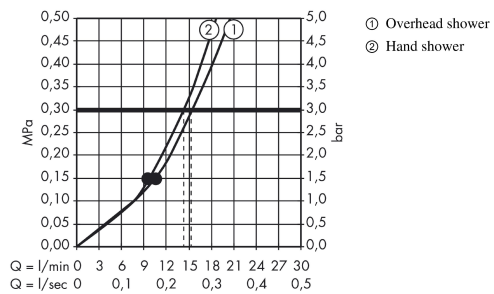

Raindance Select S
Showerpipe 300 2jet with thermostatic shower mixer
 Surfaces: **chrome** Art. no. : **27133000**

Description

product features

- Consists of: overhead shower, hand shower, Thermostatic shower mixer, shower hose, slider
- overhead shower Raindance Select S 300 2jet
- Shower head size: 300 mm
- Spray pattern: RainAir, Rain
- Select button to comfortably switch between spray modes
- spray face surface in two variants: chrome or white
- Shower arm length: 460 mm
- height-adjustable hand shower holder
- Maximum flow rate (at 3 bar): 15 l/min
- Operating pressure: min. 1.5 bar/max. 10 bar
- Swivel shower arm
- thermostat Ecostat Comfort
- safety stop at 40°C
- adjustable hot water limitation
- outlets controlled via volume control/diverter and may not be used simultaneously
- exposed design allows easy installation, all working parts are outside of the wall
- Connection dimension 1/2"
- Connection thread 1/2"
- Centre distance 150 mm ± 12 mm
- pipe can be shortened in height

Article Details

Price excl. VAT

£ 1,100.00

Technology

Product image

Scale drawing

Raindance Select S
Showerpipe 300 2jet with thermostatic shower mixer
 Surfaces: **chrome** Art. no. : **27133000**

Flowchart