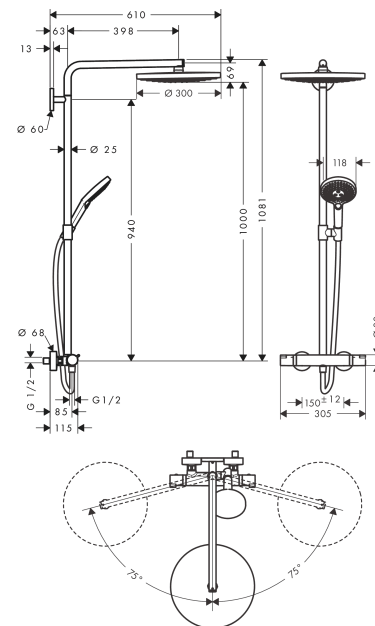

Raindance Select S
Showerpipe 300 2jet with thermostatic shower mixer
 Surfaces: **chrome** Art. no. : **27133000**

Description

product features

- Consists of: overhead shower, hand shower, Thermostatic shower mixer, shower hose, slider
- overhead shower Raindance Select S 300 2jet
- Shower head size: 300 mm
- Spray pattern: RainAir, Rain
- Select button to comfortably switch between spray modes
- spray face surface in two variants: chrome or white
- Shower arm length: 460 mm
- height-adjustable hand shower holder
- Maximum flow rate (at 3 bar): 15 l/min
- Operating pressure: min. 1.5 bar/max. 10 bar
- Swivel shower arm
- thermostat Ecostat Comfort
- safety stop at 40°C
- adjustable hot water limitation
- outlets controlled via volume control/diverter and may not be used simultaneously
- exposed design allows easy installation, all working parts are outside of the wall
- Connection dimension 1/2"
- Connection thread 1/2"
- Centre distance 150 mm ± 12 mm
- pipe can be shortened in height

Article Details

Price excl. VAT

£ 1,100.00

Technology

Product image

Scale drawing

Raindance Select S
Showerpipe 300 2jet with thermostatic shower mixer
 Surfaces: **chrome** Art. no. : **27133000**

Flowchart

Raindance Select S
Showerpipe 300 2jet with thermostatic shower mixer
 Surfaces: **chrome** Art. no. : **27133000**

Installation examples