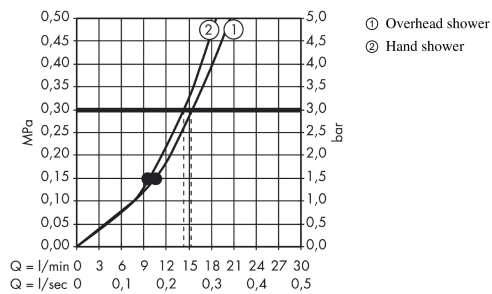

Raindance Select S
Showerpipe 240 2jet with thermostatic shower mixer
 Surfaces: **white/chrome** Art. no. : **27129400**

Description

product features

- Consists of: overhead shower, hand shower, Thermostatic shower mixer, shower hose, slider
- overhead shower Raindance Select S 240 2jet
- Shower head size: 240 mm
- Spray pattern: RainAir, Rain
- Select button to comfortably switch between spray modes
- spray face surface in two variants: chrome or white
- Shower arm length: 398 mm
- height-adjustable hand shower holder
- Maximum flow rate (at 3 bar): 15 l/min
- Operating pressure: min. 1.5 bar/max. 10 bar
- Swivel shower arm
- thermostat Ecostat Comfort
- safety stop at 40°C
- adjustable hot water limitation
- outlets controlled via volume control/diverter and may not be used simultaneously
- exposed design allows easy installation, all working parts are outside of the wall
- Connection dimension 1/2"
- Connection thread 1/2"
- Centre distance 150 mm ± 12 mm
- pipe can be shortened in height

Article Details

Price excl. VAT

£ 925.00

Technology

Product image

Scale drawing

Raindance Select S
Showerpipe 240 2jet with thermostatic shower mixer
 Surfaces: **white/chrome** Art. no. : **27129400**

Flowchart