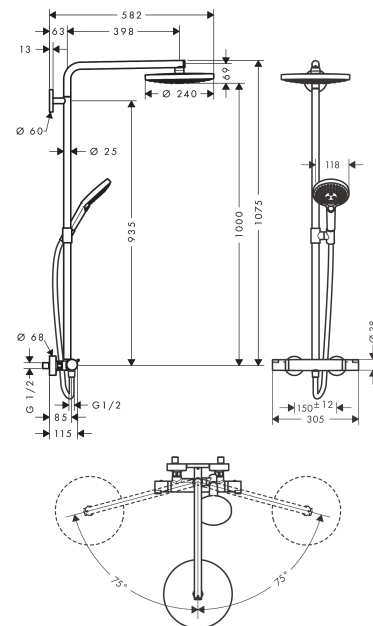

Raindance Select S
Showerpipe 240 2jet with thermostatic shower mixer
 Surfaces: **white/chrome** Art. no. : **27129400**

Description

product features

- Consists of: overhead shower, hand shower, Thermostatic shower mixer, shower hose, slider
- overhead shower Raindance Select S 240 2jet
- Shower head size: 240 mm
- Spray pattern: RainAir, Rain
- Select button to comfortably switch between spray modes
- spray face surface in two variants: chrome or white
- Shower arm length: 398 mm
- height-adjustable hand shower holder
- Maximum flow rate (at 3 bar): 15 l/min
- Operating pressure: min. 1.5 bar/max. 10 bar
- Swivel shower arm
- thermostat Ecostat Comfort
- safety stop at 40°C
- adjustable hot water limitation
- outlets controlled via volume control/diverter and may not be used simultaneously
- exposed design allows easy installation, all working parts are outside of the wall
- Connection dimension 1/2"
- Connection thread 1/2"
- Centre distance 150 mm ± 12 mm
- pipe can be shortened in height

Article Details

Price excl. VAT

£ 925.00

Technology

Product image

Scale drawing

Raindance Select S
Showerpipe 240 2jet with thermostatic shower mixer
 Surfaces: **white/chrome** Art. no. : **27129400**

Flowchart

Raindance Select S
Showerpipe 240 2jet with thermostatic shower mixer
 Surfaces: **white/chrome** Art. no. : **27129400**

Installation examples