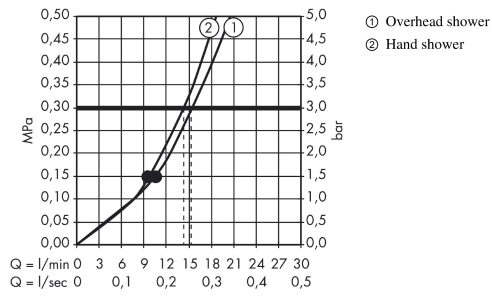

Raindance Select S
Showerpipe 240 2jet with thermostatic shower mixer
 Surfaces: **chrome** Art. no. : **27129000**

Description

product features

- Consists of: overhead shower, hand shower, Thermostatic shower mixer, shower hose, slider
- overhead shower Raindance Select S 240 2jet
- Shower head size: 240 mm
- Spray pattern: RainAir, Rain
- Select button to comfortably switch between spray modes
- spray face surface in two variants: chrome or white
- Shower arm length: 398 mm
- height-adjustable hand shower holder
- Maximum flow rate (at 3 bar): 15 l/min
- Operating pressure: min. 1.5 bar/max. 10 bar
- Swivel shower arm
- thermostat Ecostat Comfort
- safety stop at 40°C
- adjustable hot water limitation
- outlets controlled via volume control/diverter and may not be used simultaneously
- exposed design allows easy installation, all working parts are outside of the wall
- Connection dimension 1/2"
- Connection thread 1/2"
- Centre distance 150 mm ± 12 mm
- pipe can be shortened in height

Article Details

Price excl. VAT

£ 925.00

Technology

Product image

Scale drawing

Raindance Select S
Showerpipe 240 2jet with thermostatic shower mixer
 Surfaces: **chrome** Art. no. : **27129000**

Flowchart