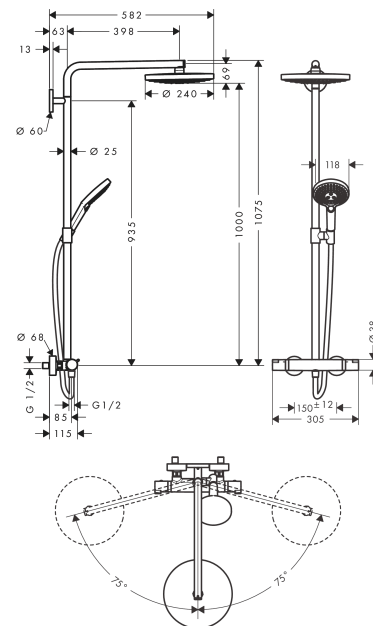

Raindance Select S
Showerpipe 240 2jet with thermostatic shower mixer
 Surfaces: **chrome** Art. no. : **27129000**

Description

product features

- Consists of: overhead shower, hand shower, Thermostatic shower mixer, shower hose, slider
- overhead shower Raindance Select S 240 2jet
- Shower head size: 240 mm
- Spray pattern: RainAir, Rain
- Select button to comfortably switch between spray modes
- spray face surface in two variants: chrome or white
- Shower arm length: 398 mm
- height-adjustable hand shower holder
- Maximum flow rate (at 3 bar): 15 l/min
- Operating pressure: min. 1.5 bar/max. 10 bar
- Swivel shower arm
- thermostat Ecostat Comfort
- safety stop at 40°C
- adjustable hot water limitation
- outlets controlled via volume control/diverter and may not be used simultaneously
- exposed design allows easy installation, all working parts are outside of the wall
- Connection dimension 1/2"
- Connection thread 1/2"
- Centre distance 150 mm ± 12 mm
- pipe can be shortened in height

Article Details

Price excl. VAT

£ 925.00

Technology

Product image

Scale drawing

Raindance Select S
Showerpipe 240 2jet with thermostatic shower mixer
 Surfaces: **chrome** Art. no. : **27129000**

Flowchart

Raindance Select S
Showerpipe 240 2jet with thermostatic shower mixer
 Surfaces: **chrome** Art. no. : **27129000**

Installation examples