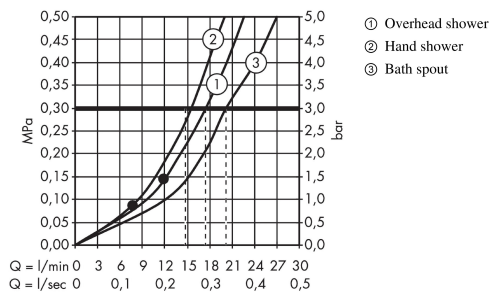

Raindance S
Showerpipe 240 1jet with thermostatic bath mixer
Surfaces: **chrome**   Art. no. : **27117000**

Flowchart