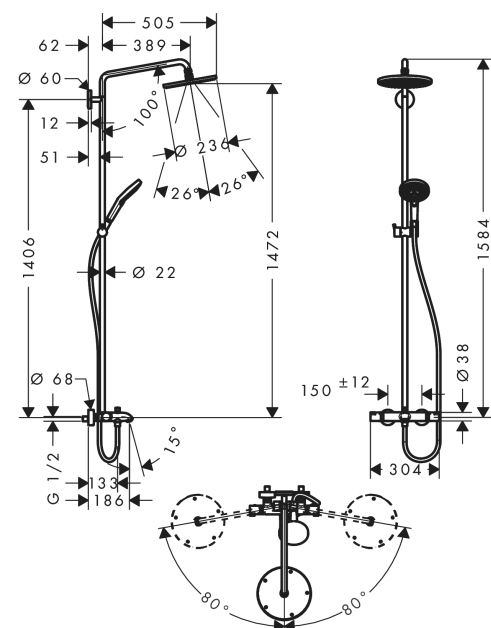

Raindance S
Showerpipe 240 1jet with thermostatic bath mixer
 Surfaces: **chrome** Art. no. : **27117000**

Description

product features

- Consists of: overhead shower, hand shower, thermostatic bath mixer, shower hose, slider
- overhead shower Raindance S 240 Air
- Shower head size: 240 mm
- Spray pattern: RainAir
- overhead shower angle adjustable
- Shower arm length: 460 mm
- height-adjustable hand shower holder
- flow rate RainAir 17 l/min at 3 bar
- Operating pressure: min. 1.5 bar/max. 10 bar
- Swivel shower arm
- thermostat Ecostat Comfort
- flow rate bath filler 20 l/min at 3 bar
- safety stop at 40°C
- adjustable hot water limitation
- outlets controlled via volume control/diverter and may not be used simultaneously
- exposed design allows easy installation, all working parts are outside of the wall
- Connection dimension 1/2"
- Connection thread 1/2"
- Centre distance 150 mm ± 12 mm
- pipe can be shortened in height
- WRAS 1611047
- WRAS 1611047
- WRAS 1611047

Article Details

Price excl. VAT

£ 991.67

Technology

Certificates

Product image

Scale drawing

Raindance S
Showerpipe 240 1jet with thermostatic bath mixer
 Surfaces: **chrome** Art. no. : **27117000**

Flowchart

Raindance S
Showerpipe 240 1jet with thermostatic bath mixer
 Surfaces: **chrome** Art. no. : **27117000**

Installation examples