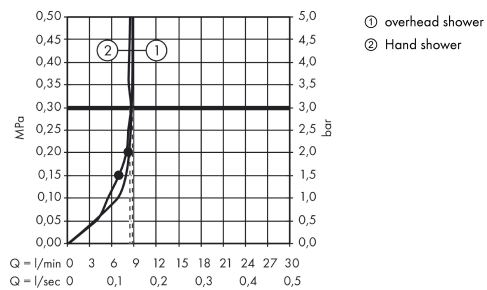

Raindance S
Showerpipe 240 1jet EcoSmart 9 l/min with thermostatic shower mixer
Surfaces: **chrome**   Art. no. : **27116000**

Flowchart