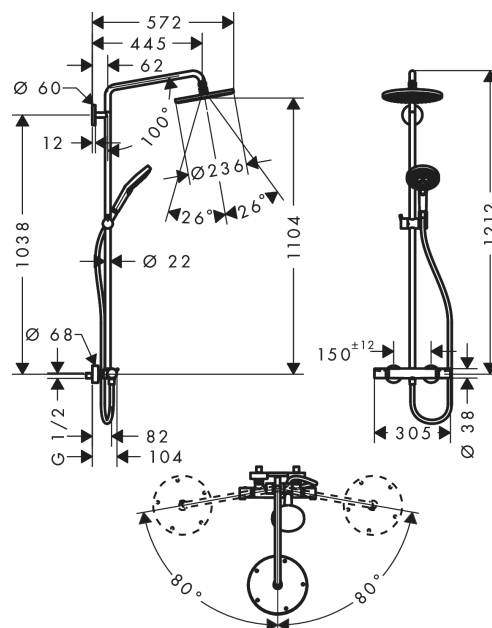

Raindance S

Showerpipe 240 1jet EcoSmart 9 l/min with thermostatic shower mixer

Surfaces: chrome Art. no. : 27116000

Description

product features

- Consists of: overhead shower, hand shower, Thermostatic shower mixer, shower hose, slider
- overhead shower Raindance S 240 Air
- Shower head size: 240 mm
- Spray pattern: RainAir
- overhead shower angle adjustable
- Shower arm length: 430 mm
- height-adjustable hand shower holder
- flow rate RainAir 9.5 l/min at 3 bar
- Operating pressure: min. 1.5 bar/max. 10 bar
- Swivel shower arm
- thermostat Ecostat Comfort
- safety stop at 40°C
- adjustable hot water limitation
- outlets controlled via volume control/diverter and may not be used simultaneously
- exposed design allows easy installation, all working parts are outside of the wall
- Connection dimension 1/2"
- Connection thread 1/2"
- Centre distance 150 mm ± 12 mm
- WRAS 1611048
- WRAS 1611048
- WRAS 1611048

Article Details

Price excl. VAT

£ 725.00

Technology

Certificates

Product image

Scale drawing

Raindance S
Showerpipe 240 1jet EcoSmart 9 l/min with thermostatic shower mixer
 Surfaces: **chrome** Art. no. : **27116000**

Flowchart

Raindance S
Showerpipe 240 1jet EcoSmart 9 l/min with thermostatic shower mixer
 Surfaces: **chrome** Art. no. : **27116000**

Installation examples