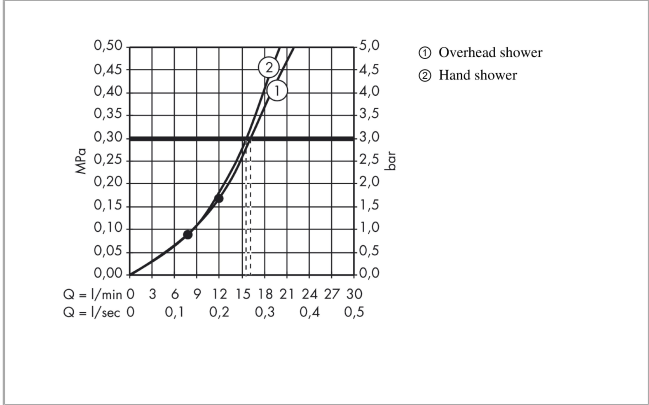

Raindance S
Showerpipe 240 1jet with thermostatic shower mixer
Surfaces: **chrome** Art. no. : **27115000**

Product image

Scale drawing

Flowchart