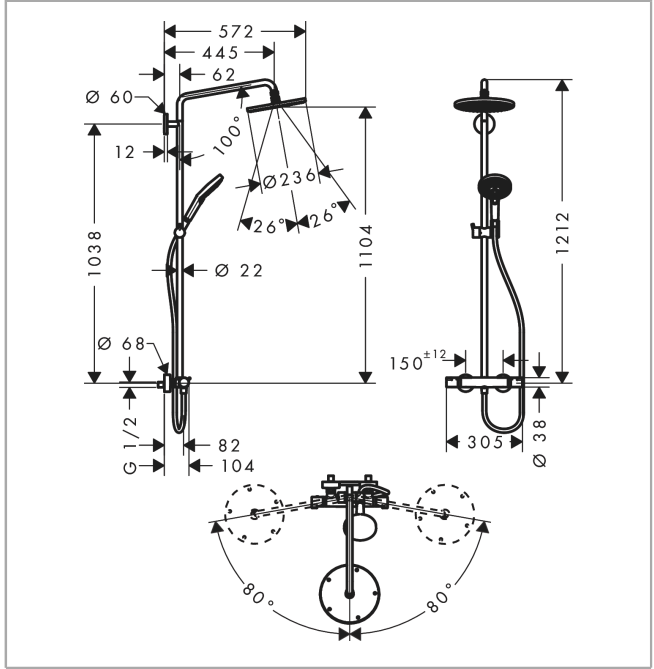

Raindance S

Showerpipe 240 1jet with thermostatic shower mixer

Surfaces: **chrome** Art. no. : **27115000**

Description

product features

- Consists of: overhead shower, hand shower, Thermostatic shower mixer, shower hose, slider
- overhead shower Raindance S 240 Air
- Shower head size: 236 mm
- Spray pattern: RainAir
- overhead shower angle adjustable
- Shower arm length: 460 mm
- height-adjustable hand shower holder
- Maximum flow rate (at 3 bar): 16 l/min
- flow rate RainAir 16 l/min at 3 bar
- Operating pressure: min. 1.5 bar/max. 10 bar
- Swivel shower arm
- thermostat Ecostat Comfort
- safety stop at 40°C
- adjustable hot water limitation
- outlets controlled via volume control/diverter and may not be used simultaneously
- will not run two outlets at same time
- exposed design allows easy installation, all working parts are outside of the wall
- Connection dimension 1/2"
- Connection thread 1/2"
- Centre distance 150 mm ± 12 mm
- pipe can be shortened in height
- WRAS 1611048
- WRAS 1611048
- WRAS 1611048

Article Details

Price excl. VAT

£ 725.00

Technology

Certificates

Raindance S
Showerpipe 240 1jet with thermostatic shower mixer
 Surfaces: **chrome** Art. no. : **27115000**

Product image

Scale drawing

Flowchart

Raindance S
Showerpipe 240 1jet with thermostatic shower mixer
 Surfaces: **chrome** Art. no. : **27115000**

Installation examples