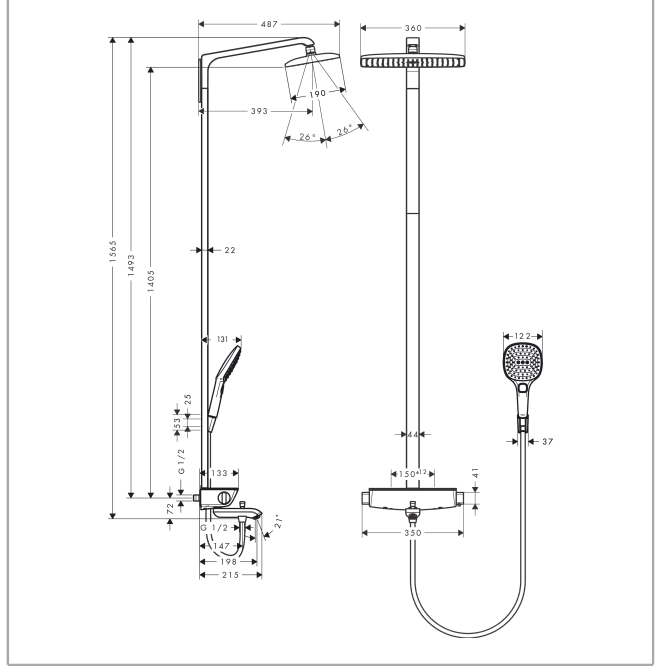

### product features

- Consists of: overhead shower, hand shower, thermostatic bath mixer, shower hose, shower holder
- overhead shower Raindance E 360 Air
- Shower head size: 360 x 190 mm
- Spray pattern: RainAir
- overhead shower angle adjustable
- Shower arm length: 380 mm
- Shelf: made of safety glass
- surface of the shelf at colour variant -000 = mirror glass, at colour variant -400 = white glass
- Maximum flow rate (at 3 bar): 20 l/min
- flow rate RainAir 17 l/min at 3 bar
- Operating pressure: min. 1.3 bar/max. 10 bar
- thermostat Ecostat Select
- flow rate bath filler 20 l/min at 3 bar
- isolated water conduction
- safety stop at 40°C
- adjustable hot water limitation
- outlets controlled via volume control/diverter and may not be used simultaneously
- exposed design allows easy installation, all working parts are outside of the wall
- Connection dimension 1/2"
- Connection thread 1/2"
- Centre distance 150 mm ± 12 mm
- Intrinsically safe against backflow
- in case of installation on existing G 3/4 connections, adaptor no. 02026000 must be used
- WRAS 1403038

## Certificates

**Raindance E**  
**Showerpipe 360 1jet with thermostatic bath mixer**  
 Surfaces: **white/chrome** Art. no. : **27113400**

### Product image

### Scale drawing