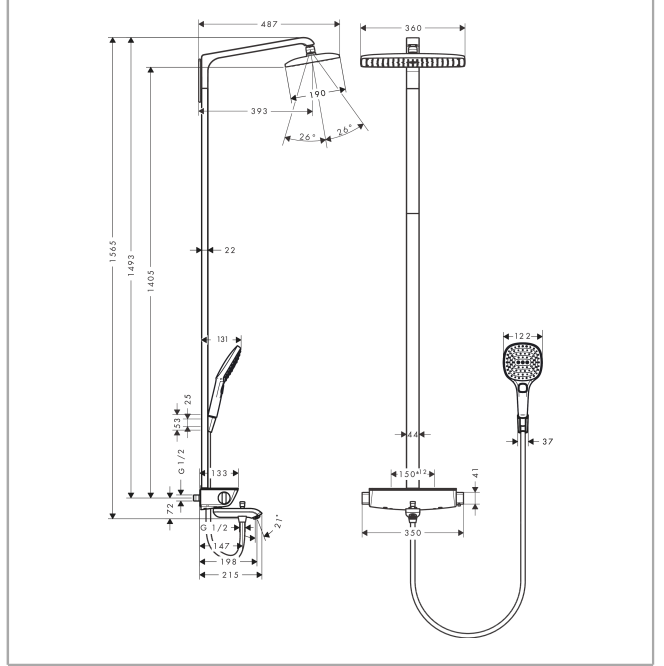

### product features

- Consists of: overhead shower, hand shower, thermostatic bath mixer, shower hose, shower holder
- overhead shower Raindance E 360 Air
- Shower head size: 360 x 190 mm
- Spray pattern: RainAir
- overhead shower angle adjustable
- Shower arm length: 380 mm
- Shelf: made of safety glass
- surface of the shelf at colour variant -000 = mirror glass, at colour variant -400 = white glass
- Maximum flow rate (at 3 bar): 20 l/min
- flow rate RainAir 17 l/min at 3 bar
- Operating pressure: min. 1.3 bar/max. 10 bar
- thermostat Ecostat Select
- flow rate bath filler 20 l/min at 3 bar
- isolated water conduction
- safety stop at 40°C
- adjustable hot water limitation
- outlets controlled via volume control/diverter and may not be used simultaneously
- exposed design allows easy installation, all working parts are outside of the wall
- Connection dimension 1/2"
- Connection thread 1/2"
- Centre distance 150 mm ± 12 mm
- Intrinsically safe against backflow
- in case of installation on existing G 3/4 connections, adaptor no. 02026000 must be used
- WRAS 1403038

## Certificates

**Raindance E**  
**Showerpipe 360 1jet with thermostatic bath mixer**  
 Surfaces: **chrome** Art. no. : **27113000**

### Product image

### Scale drawing