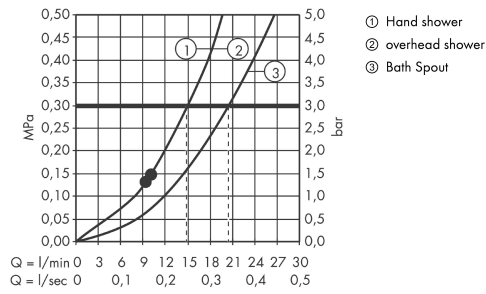

Raindance E
Showerpipe 360 1jet with thermostatic bath mixer
Surfaces: **chrome** Art. no. : **27113000**

Product image

Scale drawing

Flowchart