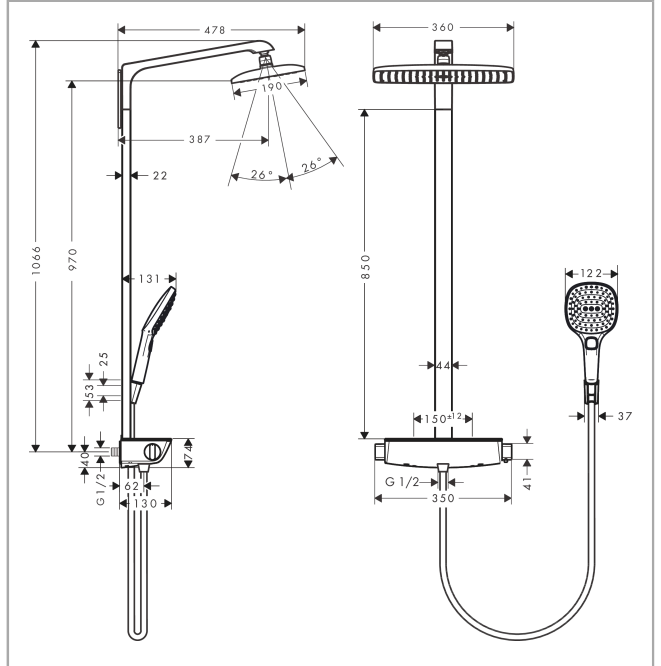

Raindance E

Showerpipe 360 1jet with thermostatic shower mixer

Surfaces: **white/chrome** Art. no. : **27112400**

Description

product features

- Consists of: overhead shower, hand shower, Thermostatic shower mixer, shower hose, shower holder
- overhead shower Raindance E 360 Air
- Shower head size: 360 x 190 mm
- Spray pattern: RainAir
- overhead shower angle adjustable
- Shower arm length: 380 mm
- Shelf: made of safety glass
- Shelf colour: chrome or white
- surface of the shelf at colour variant -000 = mirror glass, at colour variant -400 = white glass
- Maximum flow rate (at 3 bar): 15 l/min
- Operating pressure: min. 1.5 bar/max. 10 bar
- thermostat Ecostat Select
- isolated water conduction
- safety stop at 40°C
- adjustable hot water limitation
- outlets controlled via volume control/diverter and may not be used simultaneously
- will not run two outlets at same time
- exposed design allows easy installation, all working parts are outside of the wall
- Connection dimension 1/2"
- Connection thread 1/2"
- Centre distance 150 mm ± 12 mm
- in case of installation on existing G 3/4 connections, adaptor no. 02026000 must be used
- WRAS 1403038

Article Details

Price excl. VAT

£ 1,333.33

Technology

Certificates

Raindance E
Showerpipe 360 1jet with thermostatic shower mixer
 Surfaces: **white/chrome** Art. no. : **27112400**

Product image

Scale drawing

Flowchart

Raindance E
Showerpipe 360 1jet with thermostatic shower mixer
 Surfaces: **white/chrome** Art. no. : **27112400**

Installation examples