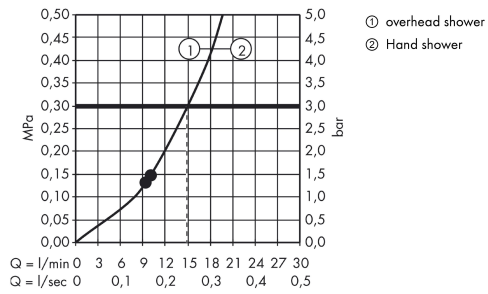

Raindance E
Showerpipe 360 1jet with thermostatic shower mixer
Surfaces: **white/chrome** Art. no. : **27112400**

Product image

Scale drawing

Flowchart