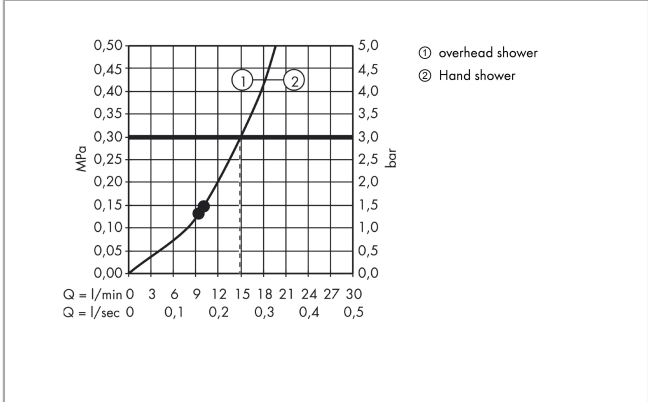

Raindance E
Showerpipe 360 1jet with thermostatic shower mixer
Surfaces: **chrome** Art. no. : **27112000**

Product image

Scale drawing

Flowchart