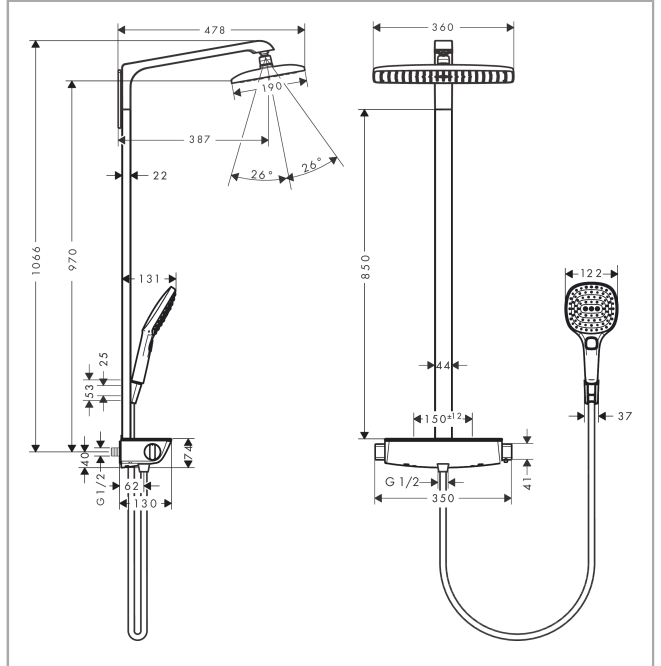

Raindance E
Showerpipe 360 1jet with thermostatic shower mixer
 Surfaces: **chrome** Art. no. : **27112000**

Description

product features

- Consists of: overhead shower, hand shower, Thermostatic shower mixer, shower hose, shower holder
- overhead shower Raindance E 360 Air
- Shower head size: 360 x 190 mm
- Spray pattern: RainAir
- overhead shower angle adjustable
- Shower arm length: 380 mm
- Shelf: made of safety glass
- Shelf colour: chrome or white
- surface of the shelf at colour variant -000 = mirror glass, at colour variant -400 = white glass
- Maximum flow rate (at 3 bar): 15 l/min
- Operating pressure: min. 1.5 bar/max. 10 bar
- thermostat Ecostat Select
- isolated water conduction
- safety stop at 40°C
- adjustable hot water limitation
- outlets controlled via volume control/diverter and may not be used simultaneously
- will not run two outlets at same time
- exposed design allows easy installation, all working parts are outside of the wall
- Connection dimension 1/2"
- Connection thread 1/2"
- Centre distance 150 mm ± 12 mm
- in case of installation on existing G 3/4 connections, adaptor no. 02026000 must be used
- WRAS 1403038

Article Details

Price excl. VAT

£ 1,333.33

Technology

Certificates

Raindance E
Showerpipe 360 1jet with thermostatic shower mixer
 Surfaces: **chrome** Art. no. : **27112000**

Product image

Scale drawing

Flowchart

Raindance E
Showerpipe 360 1jet with thermostatic shower mixer
 Surfaces: **chrome** Art. no. : **27112000**

Installation examples