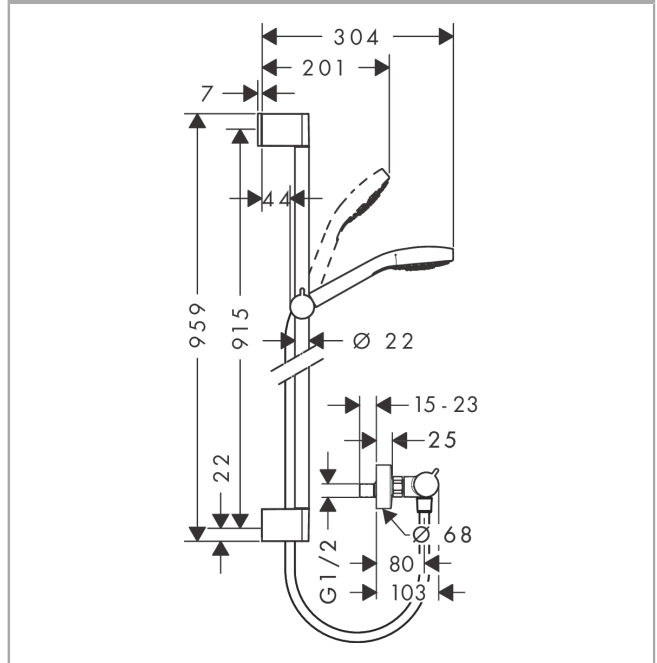

Croma Select E

Shower system 110 Vario with Ecostat Comfort thermostatic mixer and shower rail 90 cm

Surfaces: **white/chrome** Art. no. : **27082400**

Description

product features

- Consists of: hand shower, thermostatic shower mixer, shower bar, slider, shower hose
- Spray pattern: Rain, Turbo Rain, IntenseRain
- Select button to comfortably switch between spray modes
- pivot connector prevent hose from tangling
- slide inclination angle can be adjusted by 45°
- Maximum flow rate (at 3 bar): 15 l/min
- Operating pressure: min. 1 bar/max. 6 bar

Article Details

Price excl. VAT

£ 300.00

Technology

Product image

Scale drawing

Croma Select E
Shower system 110 Vario with Ecostat Comfort thermostatic mixer and shower rail 90 cm
Surfaces: **white/chrome** Art. no. : **27082400**