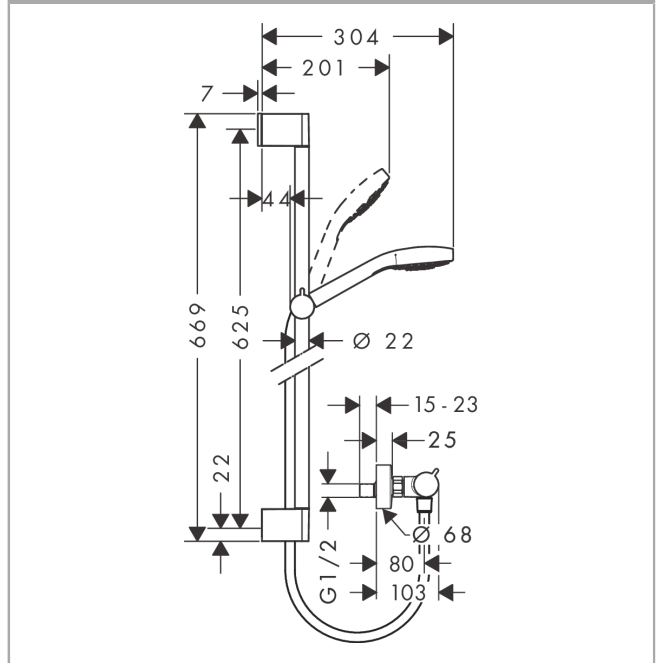

Croma Select E

Shower system 110 Vario with Ecostat Comfort thermostatic mixer and shower rail 65 cm

Surfaces: **white/chrome** Art. no. : **27081400**

Description

product features

- Consists of: hand shower, thermostatic shower mixer, shower bar, slider, shower hose
- Spray pattern: Rain, Turbo Rain, IntenseRain
- Select button to comfortably switch between spray modes
- pivot connector prevent hose from tangling
- slide inclination angle can be adjusted by 45°
- Maximum flow rate (at 3 bar): 15 l/min
- Operating pressure: min. 1 bar/max. 6 bar

Article Details

Price excl. VAT

£ 295.83

Technology

Product image

Scale drawing

Croma Select E

Shower system 110 Vario with Ecostat Comfort thermostatic mixer and shower rail 65 cm

Surfaces: white/chrome Art. no. : 27081400

Installation examples