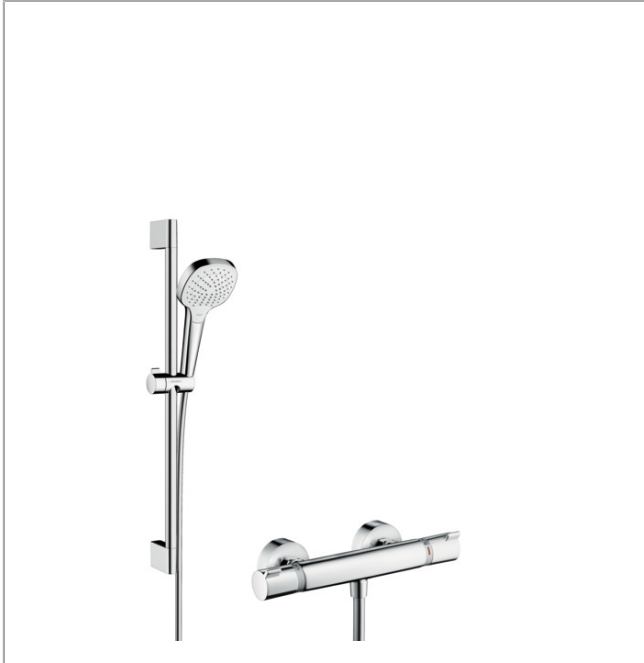

Croma Select E

Shower system 110 Vario with Ecostat Comfort thermostatic mixer and shower rail 65 cm

Surfaces: **white/chrome** Art. no. : **27081400**

Description

product features

- Consists of: hand shower, thermostatic shower mixer, shower bar, slider, shower hose
- Spray pattern: Rain, Turbo Rain, IntenseRain
- Select button to comfortably switch between spray modes
- pivot connector prevent hose from tangling
- slide inclination angle can be adjusted by 45°
- Maximum flow rate (at 3 bar): 15 l/min
- Operating pressure: min. 1 bar/max. 6 bar

Article Details

Price excl. VAT

£ 295.83

Technology

Product image

Scale drawing

Croma Select E

Shower system 110 Vario with Ecostat Comfort thermostatic mixer and shower rail 65 cm

Surfaces: white/chrome Art. no. : 27081400

Installation examples