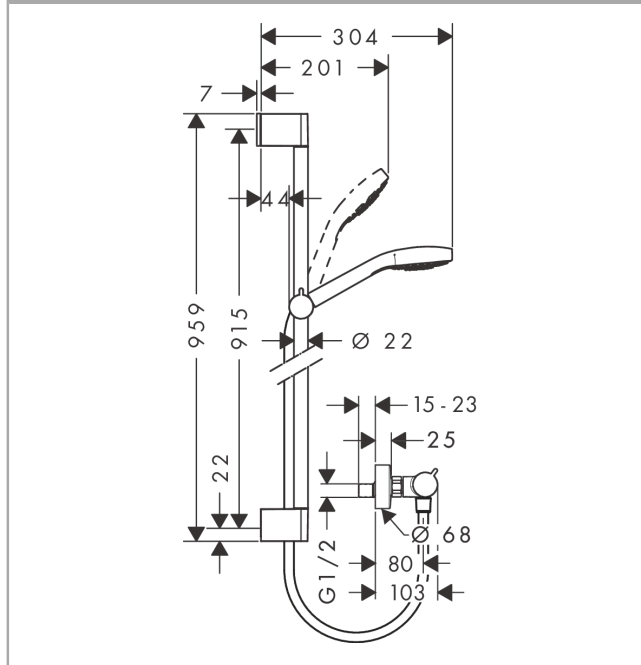

Croma Select S

Shower system 110 Vario with Ecostat Comfort thermostatic mixer and shower rail 90 cm

Surfaces: white/chrome Art. no. : 27014400

Description

product features

- Consists of: hand shower, thermostatic shower mixer, shower bar, slider, shower hose
- Spray pattern: Rain, Turbo Rain, IntenseRain
- Select button to comfortably switch between spray modes
- pivot connector prevent hose from tangling
- slide inclination angle can be adjusted by 45°
- Maximum flow rate (at 3 bar): 15 l/min
- Operating pressure: min. 1 bar/max. 6 bar

Article Details

Price excl. VAT

£ 283.33

Technology

Product image

Scale drawing

Flowchart

The consumption was measured in combination with the appropriate fittings (thermostat/mixer/in-wall valve) to reflect actual application in practice.

Croma Select S
Shower system 110 Vario with Ecostat Comfort thermostatic mixer and shower rail 90 cm
Surfaces: **white/chrome** Art. no. : **27014400**

Installation examples