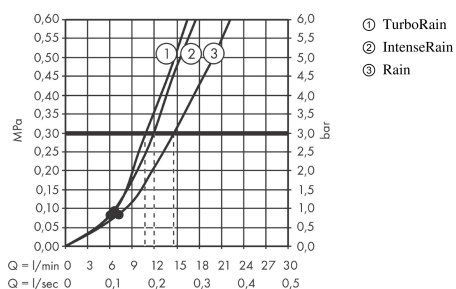

Croma Select S

Shower system 110 Vario with Ecostat Comfort thermostatic mixer and shower rail 90 cm

Surfaces: white/chrome Art. no. : 27014400

Description

product features

- Consists of: hand shower, thermostatic shower mixer, shower bar, slider, shower hose
- Spray pattern: Rain, Turbo Rain, IntenseRain
- Select button to comfortably switch between spray modes
- pivot connector prevent hose from tangling
- slide inclination angle can be adjusted by 45°
- Maximum flow rate (at 3 bar): 15 l/min
- Operating pressure: min. 1 bar/max. 6 bar

Article Details

Price excl. VAT

£ 283.33

Technology

Product image

Scale drawing

Flowchart

The consumption was measured in combination with the appropriate fittings (thermostat/mixer/in-wall valve) to reflect actual application in practice.

Croma Select S
Shower system 110 Vario with Ecostat Comfort thermostatic mixer and shower rail 90 cm
Surfaces: **white/chrome** Art. no. : **27014400**

Installation examples