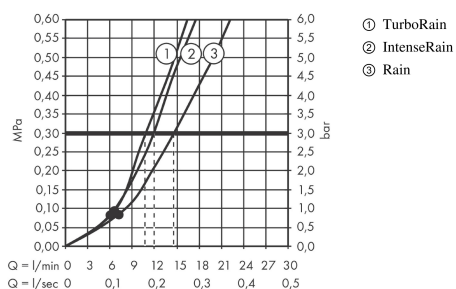

Croma Select S

Shower system 110 Vario with Ecostat Comfort thermostatic mixer and shower rail 65 cm

Surfaces: white/chrome Art. no. : 27013400

Description

product features

- Consists of: hand shower, thermostatic shower mixer, shower bar, slider, shower hose
- Spray pattern: Rain, Turbo Rain, IntenseRain
- Select button to comfortably switch between spray modes
- pivot connector prevent hose from tangling
- slide inclination angle can be adjusted by 45°
- Maximum flow rate (at 3 bar): 15 l/min
- Operating pressure: min. 1 bar/max. 6 bar

Article Details

Price excl. VAT

£ 250.00

Technology

Product image

Scale drawing

Flowchart

The consumption was measured in combination with the appropriate fittings (thermostat/mixer/ in-wall valve) to reflect actual application in practice.

Croma Select S
Shower system 110 Vario with Ecostat Comfort thermostatic mixer and shower rail 65 cm
Surfaces: **white/chrome** Art. no. : **27013400**

Installation examples