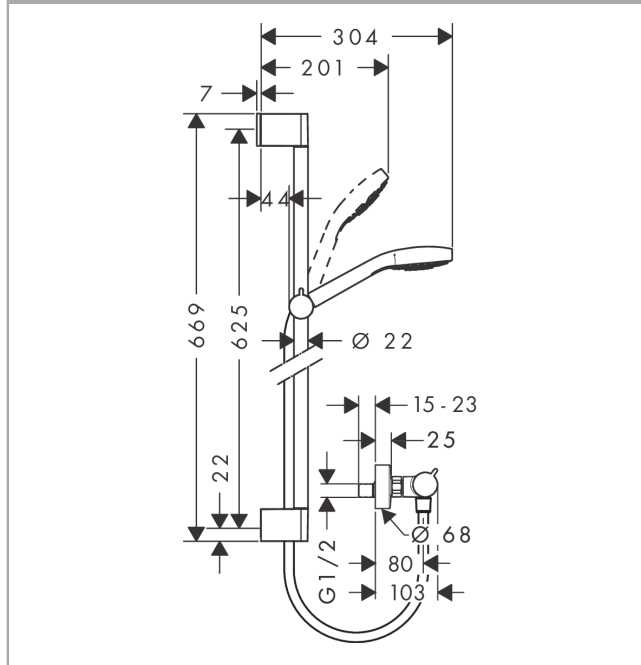

Croma Select S

Shower system 110 Vario with Ecostat Comfort thermostatic mixer and shower rail 65 cm

Surfaces: white/chrome Art. no. : 27013400

Description

product features

- Consists of: hand shower, thermostatic shower mixer, shower bar, slider, shower hose
- Spray pattern: Rain, Turbo Rain, IntenseRain
- Select button to comfortably switch between spray modes
- pivot connector prevent hose from tangling
- slide inclination angle can be adjusted by 45°
- Maximum flow rate (at 3 bar): 15 l/min
- Operating pressure: min. 1 bar/max. 6 bar

Article Details

Price excl. VAT

£ 250.00

Technology

Product image

Scale drawing

Flowchart

The consumption was measured in combination with the appropriate fittings (thermostat/mixer/ in-wall valve) to reflect actual application in practice.

Croma Select S
Shower system 110 Vario with Ecostat Comfort thermostatic mixer and shower rail 65 cm
Surfaces: **white/chrome** Art. no. : **27013400**

Installation examples