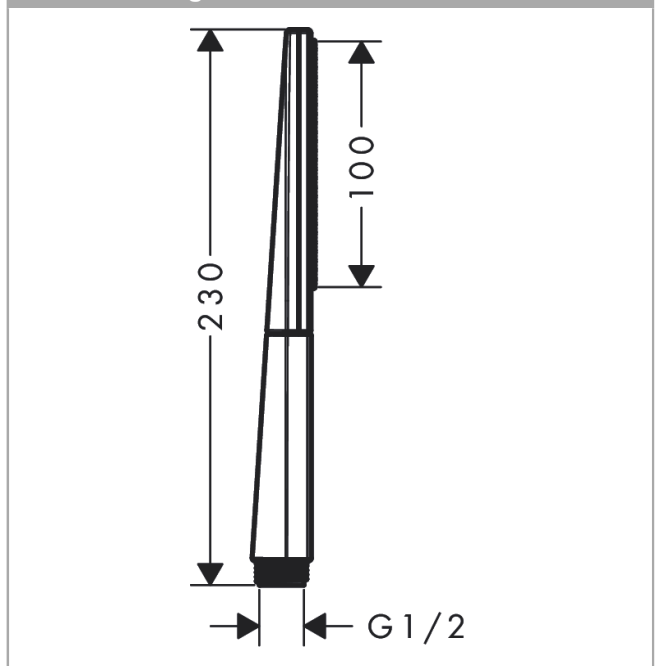

Rainfinity
Baton hand shower 100 1jet EcoSmart 9 l/min
 Surfaces: **matt white** Art. no. : **26867700**

Description

product features

- Shower head size: 100 mm
- Spray pattern: PowderRain
- Maximum flow rate (at 3 bar): 8.9 l/min
- Operating pressure: min. 1 bar/max. 6 bar
- with internal water conduction
- rinseable dirt filter
- Connection thread 1/2"

Article Details

Price excl. VAT

£ 105.00

Technology

Product image

Scale drawing

Flowchart

The consumption was measured in combination with the appropriate fittings (thermostat/mixer/ in-wall valve) to reflect actual application in practice.