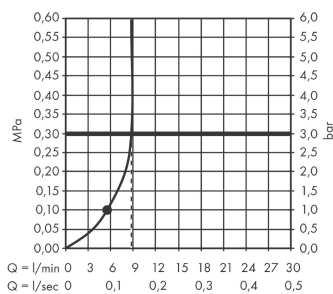

Rainfinity
Baton hand shower 100 1jet EcoSmart 9 l/min
 Surfaces: **matt white** Art. no. : **26867700**

Description

product features

- Shower head size: 100 mm
- Spray pattern: PowderRain
- Maximum flow rate (at 3 bar): 8.9 l/min
- Operating pressure: min. 1 bar/max. 6 bar
- with internal water conduction
- rinseable dirt filter
- Connection thread 1/2"

Article Details

Price excl. VAT

£ 105.00

Technology

Product image

Scale drawing

Flowchart

The consumption was measured in combination with the appropriate fittings (thermostat/mixer/ in-wall valve) to reflect actual application in practice.