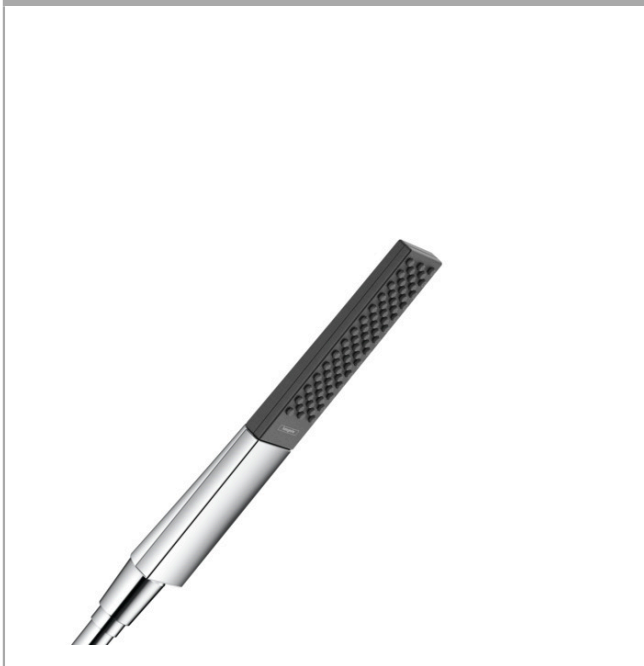

Rainfinity
Baton hand shower 100 1jet EcoSmart 9 l/min
Surfaces: **chrome** Art. no. : **26867000**

Description

product features

- Shower head size: 100 mm
- Spray pattern: PowderRain
- Maximum flow rate (at 3 bar): 8.9 l/min
- Operating pressure: min. 1 bar/max. 6 bar
- with internal water conduction
- rinseable dirt filter
- Connection thread 1/2"

Article Details

Price excl. VAT

£ 75.00

Technology

Product image