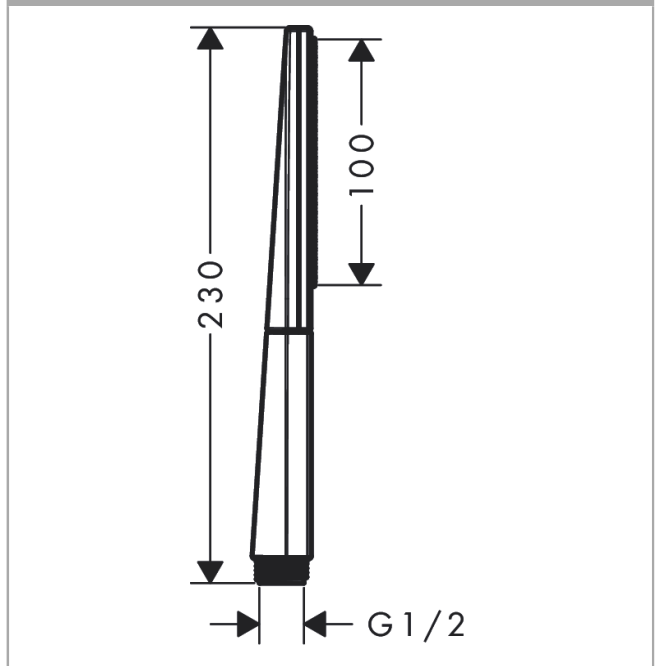

Rainfinity
Baton hand shower 100 1jet EcoSmart 9 l/min
 Surfaces: **chrome** Art. no. : **26867000**

Description

product features

- Shower head size: 100 mm
- Spray pattern: PowderRain
- Maximum flow rate (at 3 bar): 8.9 l/min
- Operating pressure: min. 1 bar/max. 6 bar
- with internal water conduction
- rinseable dirt filter
- Connection thread 1/2"

Article Details

Price excl. VAT

£ 75.00

Technology

Product image

Scale drawing

Flowchart

The consumption was measured in combination with the appropriate fittings (thermostat/mixer/ in-wall valve) to reflect actual application in practice.