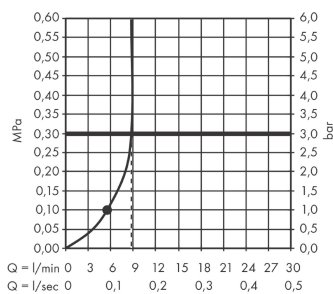

Rainfinity
Baton hand shower 100 1jet EcoSmart 9 l/min
 Surfaces: **chrome** Art. no. : **26867000**

Description

product features

- Shower head size: 100 mm
- Spray pattern: PowderRain
- Maximum flow rate (at 3 bar): 8.9 l/min
- Operating pressure: min. 1 bar/max. 6 bar
- with internal water conduction
- rinseable dirt filter
- Connection thread 1/2"

Article Details

Price excl. VAT

£ 75.00

Technology

Product image

Scale drawing

Flowchart

The consumption was measured in combination with the appropriate fittings (thermostat/mixer/ in-wall valve) to reflect actual application in practice.