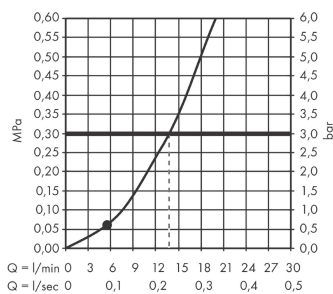

Rainfinity

Baton hand shower 100 1jet

Surfaces: **matt white** Art. no. : **26866700**

Description

product features

- Shower head size: 100 mm
- Spray pattern: PowderRain
- Maximum flow rate (at 3 bar): 13.8 l/min
- Operating pressure: min. 1 bar/max. 6 bar
- with internal water conduction
- rinseable dirt filter
- Connection thread 1/2"

Article Details

Price excl. VAT

£ 105.00

Technology

Product image

Scale drawing

Flowchart

The consumption was measured in combination with the appropriate fittings (thermostat/mixer/ in-wall valve) to reflect actual application in practice.