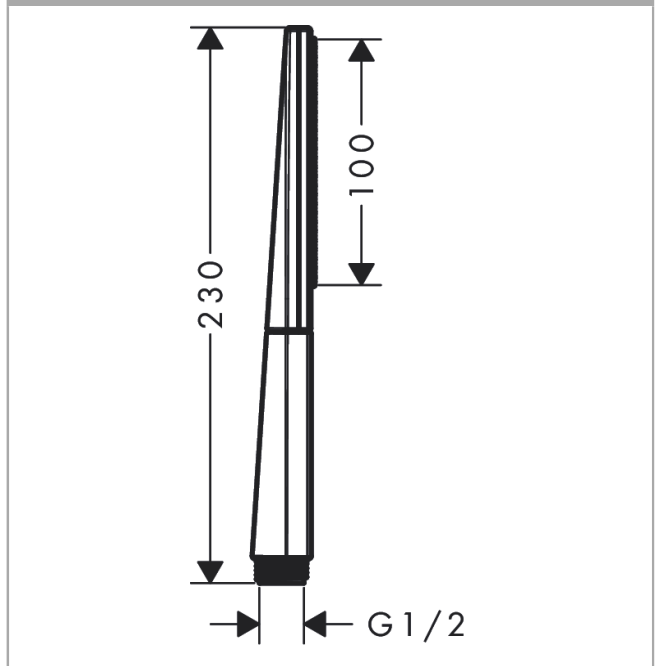

Rainfinity

Baton hand shower 100 1jet

Surfaces: **matt white** Art. no. : **26866700**

Description

product features

- Shower head size: 100 mm
- Spray pattern: PowderRain
- Maximum flow rate (at 3 bar): 13.8 l/min
- Operating pressure: min. 1 bar/max. 6 bar
- with internal water conduction
- rinseable dirt filter
- Connection thread 1/2"

Article Details

Price excl. VAT

£ 105.00

Technology

Product image

Scale drawing

Flowchart

The consumption was measured in combination with the appropriate fittings (thermostat/mixer/ in-wall valve) to reflect actual application in practice.