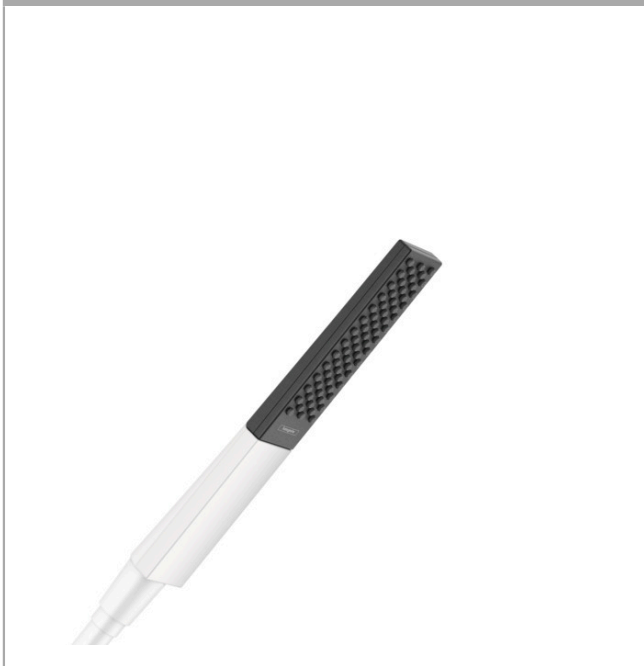

Rainfinity

Baton hand shower 100 1jet

Surfaces: **matt white** Art. no. : **26866700**

Description

product features

- Shower head size: 100 mm
- Spray pattern: PowderRain
- Maximum flow rate (at 3 bar): 13.8 l/min
- Operating pressure: min. 1 bar/max. 6 bar
- with internal water conduction
- rinseable dirt filter
- Connection thread 1/2"

Article Details

Price excl. VAT

£ 105.00

Technology

Product image