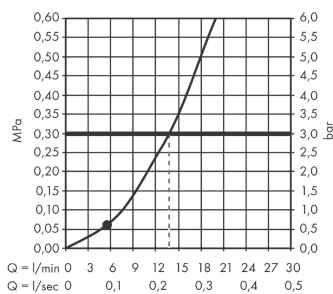

Flowchart

The consumption was measured in combination with the appropriate fittings (thermostat/mixer/ in-wall valve) to reflect actual application in practice.