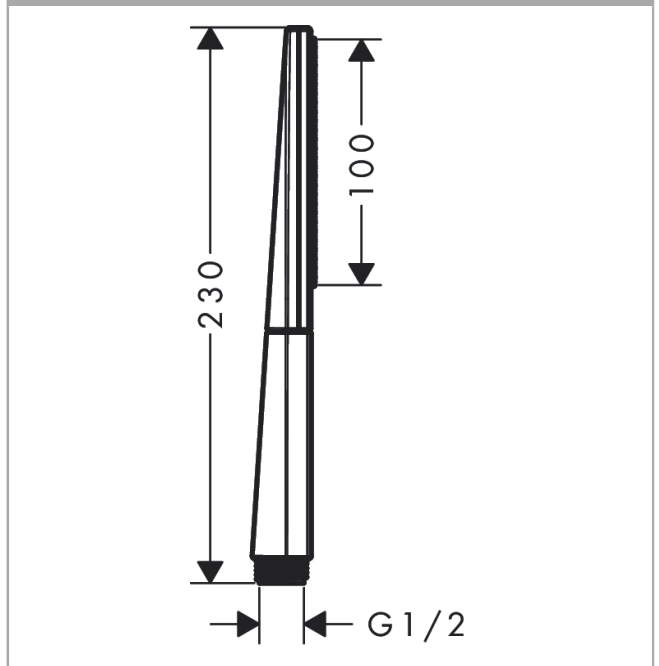

Scale drawing