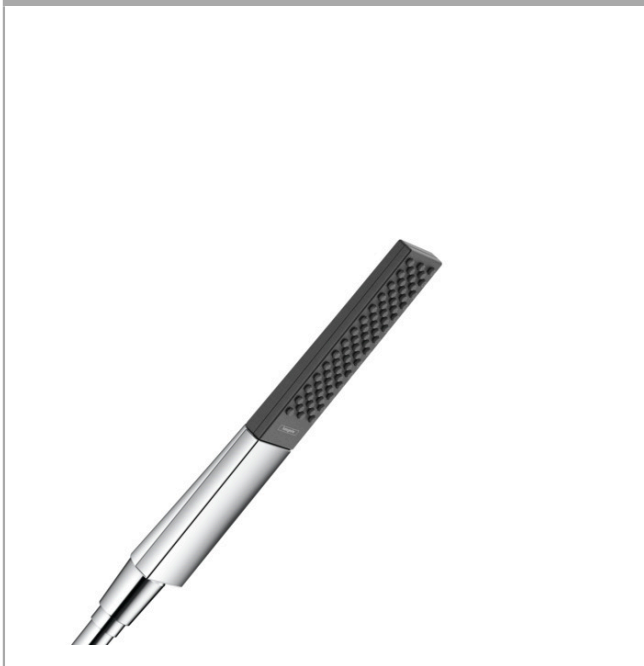

Rainfinity
Baton hand shower 100 1jet
Surfaces: **chrome** Art. no. : **26866000**

Description

product features

- Shower head size: 100 mm
- Spray pattern: PowderRain
- Maximum flow rate (at 3 bar): 13.8 l/min
- Operating pressure: min. 1 bar/max. 6 bar
- with internal water conduction
- rinseable dirt filter
- Connection thread 1/2"

Article Details

Price excl. VAT

£ 75.00

Technology

Product image