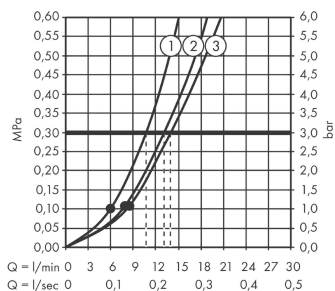

Flowchart

- ① Mono
- ② Intense PowderRain
- ③ PowderRain

The consumption was measured in combination with the appropriate fittings (thermostat/mixer/ in-wall valve) to reflect actual application in practice.