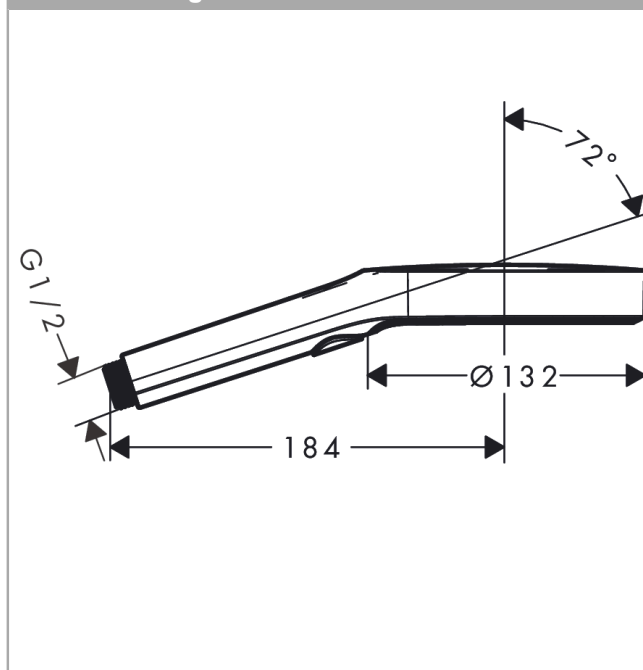

Scale drawing