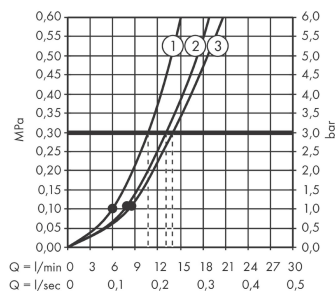

Rainfinity
Hand shower 130 3jet
 Surfaces: **chrome** Art. no. : **26864000**

Description

product features

- Shower head size: 130 mm
- Select button to comfortably switch between spray modes
- Spray pattern: PowderRain, Intense PowderRain, MonoRain
- Maximum flow rate (at 3 bar): 14 l/min
- Operating pressure: min. 1,1 bar/max. 6 bar
- with internal water conduction
- rinseable dirt filter
- Connection thread 1/2"

Article Details

Price excl. VAT

£ 89.17

Technology

Design awards

Product image

Scale drawing

Flowchart

- ① Mono
- ② Intense PowderRain
- ③ PowderRain

The consumption was measured in combination with the appropriate fittings (thermostat/mixer/ in-wall valve) to reflect actual application in practice.