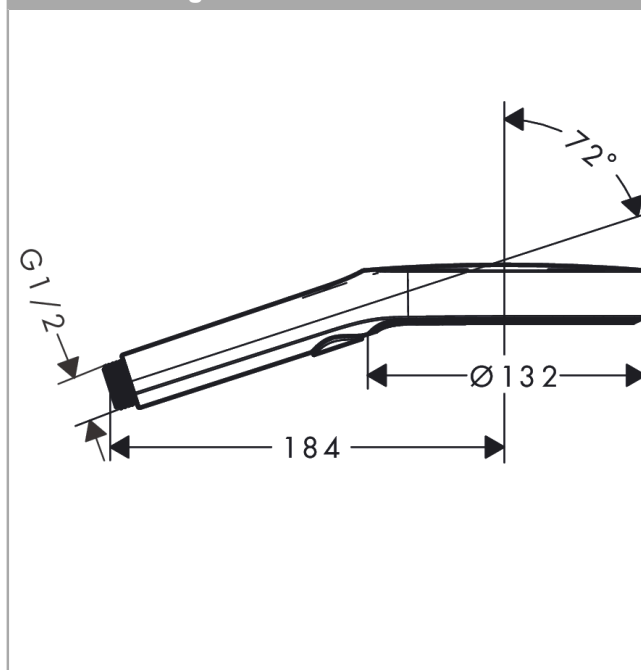

Rainfinity
Hand shower 130 3jet
 Surfaces: **chrome** Art. no. : **26864000**

Description

product features

- Shower head size: 130 mm
- Select button to comfortably switch between spray modes
- Spray pattern: PowderRain, Intense PowderRain, MonoRain
- Maximum flow rate (at 3 bar): 14 l/min
- Operating pressure: min. 1,1 bar/max. 6 bar
- with internal water conduction
- rinseable dirt filter
- Connection thread 1/2"

Article Details

Price excl. VAT

£ 89.17

Technology

Design awards

Product image

Scale drawing

Flowchart