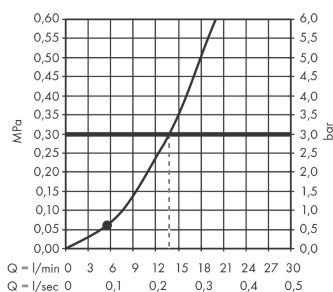

Flowchart

The consumption was measured in combination with the appropriate fittings (thermostat/mixer/ in-wall valve) to reflect actual application in practice.