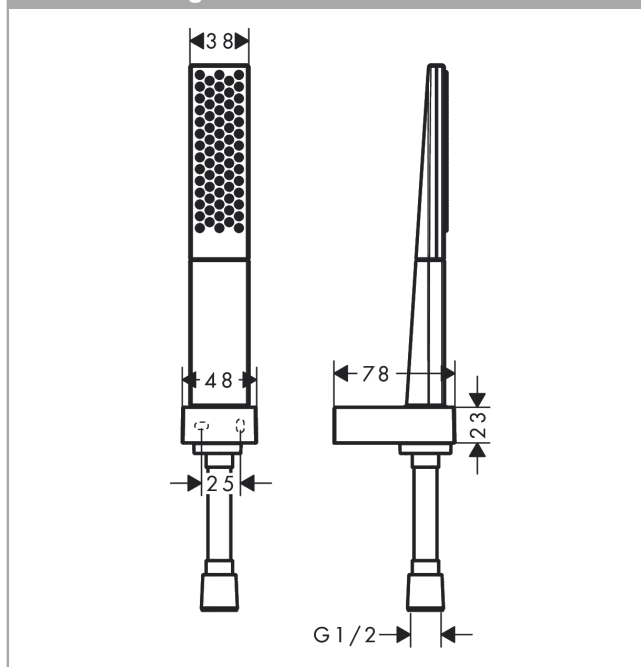

Scale drawing