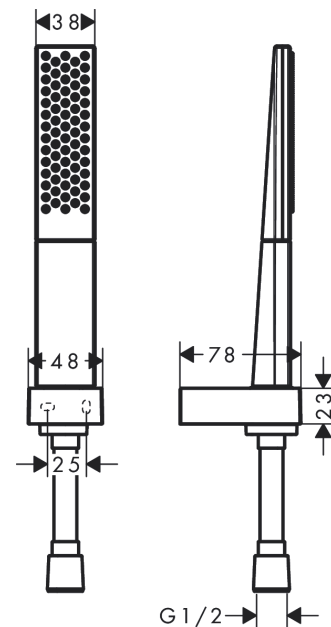

Rainfinity
Shower holder set 100 1jet with shower hose 125 cm
 Surfaces: **chrome** Art. no. : **26857000**

Description

product features

- Consists of: baton hand shower, shower holder, shower hose
- Shower head size: 100 mm
- Spray pattern: PowderRain
- Maximum flow rate (at 3 bar): 14 l/min
- flow rate hand shower connection 14 l/min at 3 bar
- pivot connector prevent hose from tangling
- Operating pressure: min. 1 bar/max. 6 bar
- Wall-mounted: screw fixing

Article Details

Price excl. VAT

£ 129.17

Technology

Product image

Scale drawing

Flowchart

The consumption was measured in combination with the appropriate fittings (thermostat/mixer/ in-wall valve) to reflect actual application in practice.