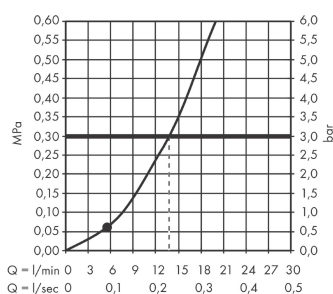

Rainfinity
Shower holder set 100 1jet with shower hose 125 cm
 Surfaces: **chrome** Art. no. : **26857000**

Description

product features

- Consists of: baton hand shower, shower holder, shower hose
- Shower head size: 100 mm
- Spray pattern: PowderRain
- Maximum flow rate (at 3 bar): 14 l/min
- flow rate hand shower connection 14 l/min at 3 bar
- pivot connector prevent hose from tangling
- Operating pressure: min. 1 bar/max. 6 bar
- Wall-mounted: screw fixing

Article Details

Price excl. VAT

£ 129.17

Technology

Product image

Scale drawing

Flowchart

The consumption was measured in combination with the appropriate fittings (thermostat/mixer/ in-wall valve) to reflect actual application in practice.