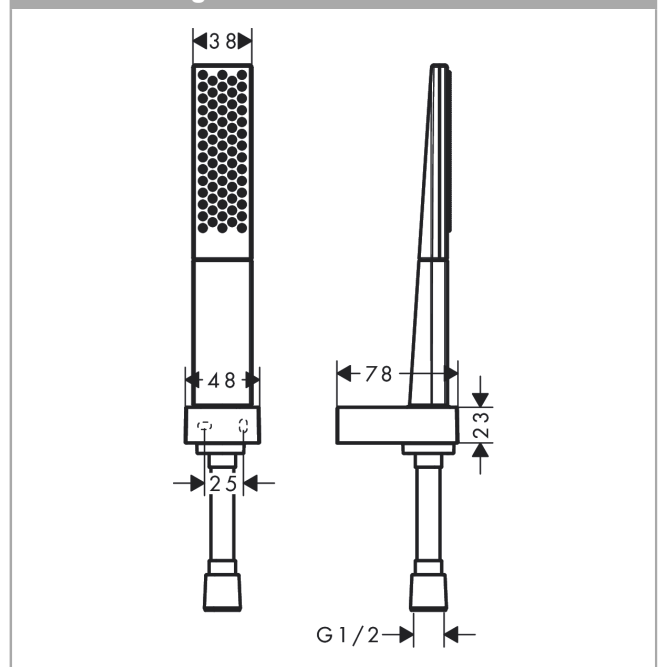

Rainfinity

Shower holder set 100 1jet with shower hose 160 cm

Surfaces: **matt white** Art. no. : **26856700**

Description

product features

- Consists of: baton hand shower, shower holder, shower hose
- Shower head size: 100 mm
- Spray pattern: PowderRain
- Maximum flow rate (at 3 bar): 14 l/min
- flow rate hand shower connection 14 l/min at 3 bar
- pivot connector prevent hose from tangling
- Operating pressure: min. 1 bar/max. 6 bar
- Wall-mounted: screw fixing

Article Details

Price excl. VAT

£ 183.20

Technology

Product image

Scale drawing

Flowchart

The consumption was measured in combination with the appropriate fittings (thermostat/mixer/ in-wall valve) to reflect actual application in practice.