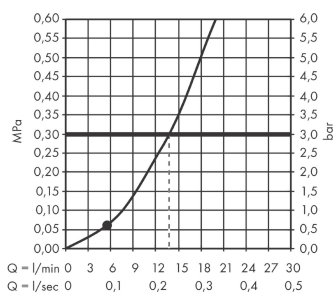

Rainfinity

Shower holder set 100 1jet with shower hose 160 cm

Surfaces: **matt white** Art. no. : **26856700**

Description

product features

- Consists of: baton hand shower, shower holder, shower hose
- Shower head size: 100 mm
- Spray pattern: PowderRain
- Maximum flow rate (at 3 bar): 14 l/min
- flow rate hand shower connection 14 l/min at 3 bar
- pivot connector prevent hose from tangling
- Operating pressure: min. 1 bar/max. 6 bar
- Wall-mounted: screw fixing

Article Details

Price excl. VAT

£ 183.20

Technology

Product image

Scale drawing

Flowchart

The consumption was measured in combination with the appropriate fittings (thermostat/mixer/ in-wall valve) to reflect actual application in practice.