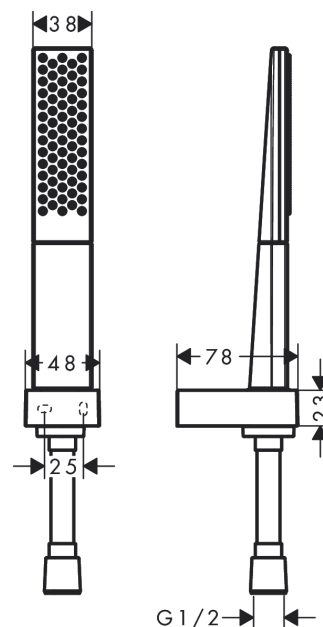

Rainfinity

Shower holder set 100 1jet with shower hose 160 cm

Surfaces: **chrome** Art. no. : **26856000**

Description

product features

- Consists of: baton hand shower, shower holder, shower hose
- Shower head size: 100 mm
- Spray pattern: PowderRain
- Maximum flow rate (at 3 bar): 14 l/min
- flow rate hand shower connection 14 l/min at 3 bar
- pivot connector prevent hose from tangling
- Operating pressure: min. 1 bar/max. 6 bar
- Wall-mounted: screw fixing

Article Details

Price excl. VAT

£ 130.83

Technology

Product image

Scale drawing

Flowchart

The consumption was measured in combination with the appropriate fittings (thermostat/mixer/ in-wall valve) to reflect actual application in practice.