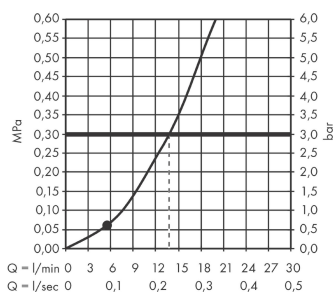

Rainfinity

Shower holder set 100 1jet with shower hose 160 cm

Surfaces: **chrome** Art. no. : **26856000**

Description

product features

- Consists of: baton hand shower, shower holder, shower hose
- Shower head size: 100 mm
- Spray pattern: PowderRain
- Maximum flow rate (at 3 bar): 14 l/min
- flow rate hand shower connection 14 l/min at 3 bar
- pivot connector prevent hose from tangling
- Operating pressure: min. 1 bar/max. 6 bar
- Wall-mounted: screw fixing

Article Details

Price excl. VAT

£ 130.83

Technology

Product image

Scale drawing

Flowchart

The consumption was measured in combination with the appropriate fittings (thermostat/mixer/ in-wall valve) to reflect actual application in practice.