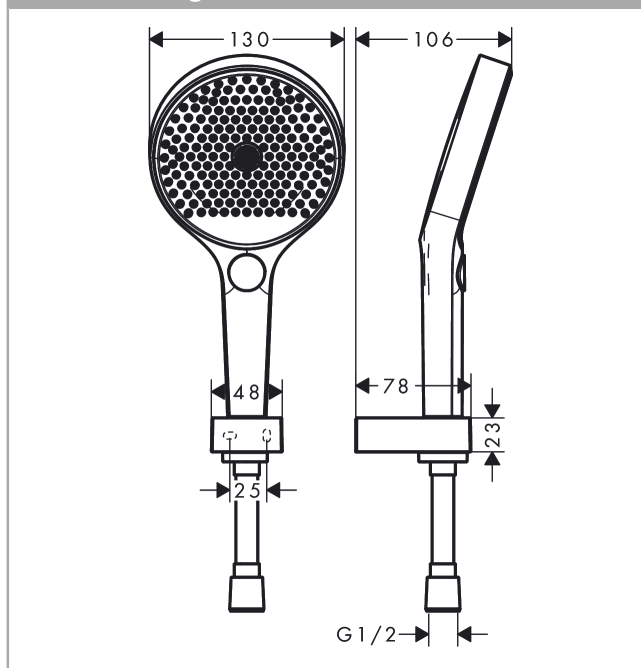

Rainfinity
Shower holder set 130 3jet with shower hose 125 cm
 Surfaces: **matt white** Art. no. : **26852700**

Description

product features

- Consists of: hand shower, shower holder, shower hose
- Shower head size: 130 mm
- Spray pattern: PowderRain, Intense PowderRain, MonoRain
- Select button to comfortably switch between spray modes
- Maximum flow rate (at 3 bar): 14 l/min
- flow rate hand shower connection 14 l/min at 3 bar
- pivot connector prevent hose from tangling
- Operating pressure: min. 1,1 bar/max. 6 bar
- Wall-mounted: screw fixing

Article Details

Price excl. VAT

£ 200.70

Technology

Product image

Scale drawing

Flowchart

- ① Mono
- ② Intense PowderRain
- ③ PowderRain

The consumption was measured in combination with the appropriate fittings (thermostat/mixer/ in-wall valve) to reflect actual application in practice.