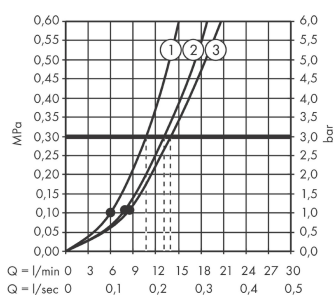

Rainfinity
Shower holder set 130 3jet with shower hose 125 cm
 Surfaces: **matt white** Art. no. : **26852700**

Description

product features

- Consists of: hand shower, shower holder, shower hose
- Shower head size: 130 mm
- Spray pattern: PowderRain, Intense PowderRain, MonoRain
- Select button to comfortably switch between spray modes
- Maximum flow rate (at 3 bar): 14 l/min
- flow rate hand shower connection 14 l/min at 3 bar
- pivot connector prevent hose from tangling
- Operating pressure: min. 1,1 bar/max. 6 bar
- Wall-mounted: screw fixing

Article Details

Price excl. VAT

£ 200.70

Technology

Product image

Scale drawing

Flowchart

- ① Mono
- ② Intense PowderRain
- ③ PowderRain

The consumption was measured in combination with the appropriate fittings (thermostat/mixer/ in-wall valve) to reflect actual application in practice.