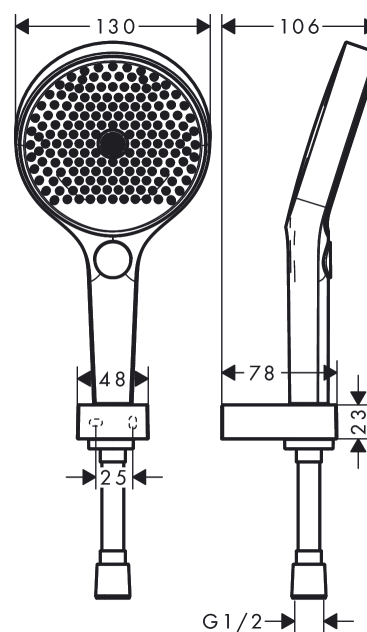

**Rainfinity**  
**Shower holder set 130 3jet with shower hose 125 cm**  
 Surfaces: **chrome** Art. no. : **26852000**

### product features

- Consists of: hand shower, shower holder, shower hose
- Shower head size: 130 mm
- Spray pattern: PowderRain, Intense PowderRain, MonoRain
- Select button to comfortably switch between spray modes
- Maximum flow rate (at 3 bar): 14 l/min
- flow rate hand shower connection 14 l/min at 3 bar
- pivot connector prevent hose from tangling
- Operating pressure: min. 1,1 bar/max. 6 bar
- Wall-mounted: screw fixing

## Scale drawing