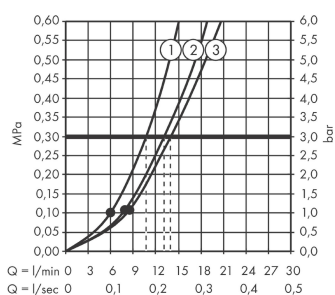

Flowchart

The consumption was measured in combination with the appropriate fittings (thermostat/mixer/ in-wall valve) to reflect actual application in practice.