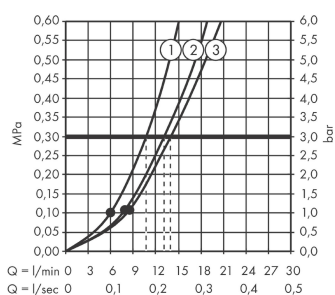

Rainfinity

Shower holder set 130 3jet with shower hose 160 cm

Surfaces: **matt white** Art. no. : **26851700**

Description

product features

- Consists of: hand shower, shower holder, shower hose
- Shower head size: 130 mm
- Spray pattern: PowderRain, Intense PowderRain, MonoRain
- Select button to comfortably switch between spray modes
- Maximum flow rate (at 3 bar): 14 l/min
- flow rate hand shower connection 14 l/min at 3 bar
- pivot connector prevent hose from tangling
- Operating pressure: min. 1,1 bar/max. 6 bar
- Wall-mounted: screw fixing

Article Details

Price excl. VAT

£ 203.00

Technology

Product image

Scale drawing

Flowchart

The consumption was measured in combination with the appropriate fittings (thermostat/mixer/ in-wall valve) to reflect actual application in practice.