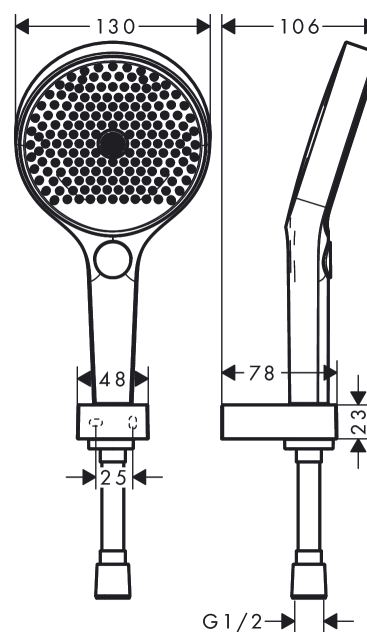

Rainfinity

Shower holder set 130 3jet with shower hose 160 cm

Surfaces: **matt white** Art. no. : **26851700**

Description

product features

- Consists of: hand shower, shower holder, shower hose
- Shower head size: 130 mm
- Spray pattern: PowderRain, Intense PowderRain, MonoRain
- Select button to comfortably switch between spray modes
- Maximum flow rate (at 3 bar): 14 l/min
- flow rate hand shower connection 14 l/min at 3 bar
- pivot connector prevent hose from tangling
- Operating pressure: min. 1,1 bar/max. 6 bar
- Wall-mounted: screw fixing

Article Details

Price excl. VAT

£ 203.00

Technology

Product image

Scale drawing

Flowchart

The consumption was measured in combination with the appropriate fittings (thermostat/mixer/ in-wall valve) to reflect actual application in practice.