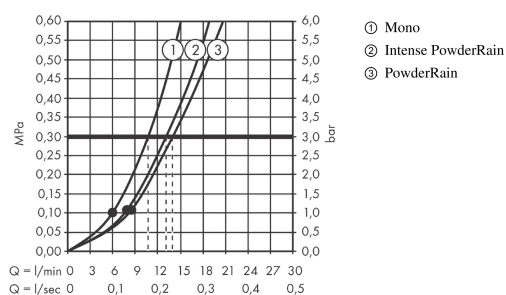

Rainfinity
Shower holder set 130 3jet with shower hose 160 cm
 Surfaces: **chrome** Art. no. : **26851000**

Description

product features

- Consists of: hand shower, shower holder, shower hose
- Shower head size: 130 mm
- Spray pattern: PowderRain, Intense PowderRain, MonoRain
- Select button to comfortably switch between spray modes
- Maximum flow rate (at 3 bar): 14 l/min
- flow rate hand shower connection 14 l/min at 3 bar
- pivot connector prevent hose from tangling
- Operating pressure: min. 1,1 bar/max. 6 bar
- Wall-mounted: screw fixing

Article Details

Price excl. VAT

£ 145.00

Technology

Product image

Scale drawing

Flowchart

The consumption was measured in combination with the appropriate fittings (thermostat/mixer/ in-wall valve) to reflect actual application in practice.