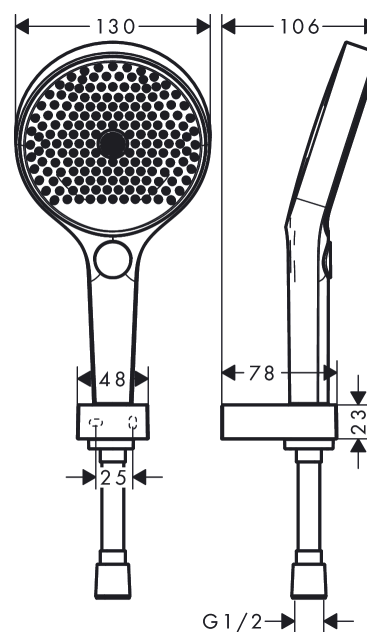

Rainfinity
Shower holder set 130 3jet with shower hose 160 cm
 Surfaces: **chrome** Art. no. : **26851000**

Description

product features

- Consists of: hand shower, shower holder, shower hose
- Shower head size: 130 mm
- Spray pattern: PowderRain, Intense PowderRain, MonoRain
- Select button to comfortably switch between spray modes
- Maximum flow rate (at 3 bar): 14 l/min
- flow rate hand shower connection 14 l/min at 3 bar
- pivot connector prevent hose from tangling
- Operating pressure: min. 1,1 bar/max. 6 bar
- Wall-mounted: screw fixing

Article Details

Price excl. VAT

£ 145.00

Technology

Product image

Scale drawing

Flowchart

The consumption was measured in combination with the appropriate fittings (thermostat/mixer/ in-wall valve) to reflect actual application in practice.