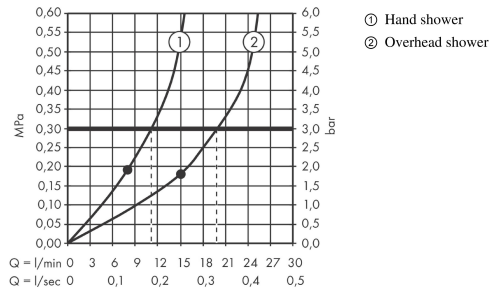

Rainfinity
Showerpipe 360 1jet for concealed installation
Surfaces: **matt white**   Art. no. : **26842700**

Flowchart

The consumption was measured in combination with the appropriate fittings (thermostat/mixer/ in-wall valve) to reflect actual application in practice.