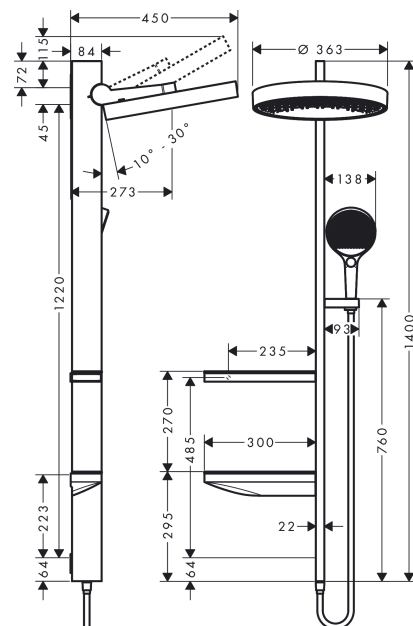

Rainfinity
Showerpipe 360 1jet for concealed installation
 Surfaces: **matt white** Art. no. : **26842700**

Description

product features

- Consists of: overhead shower, hand shower, shower hose, shower holder, 2 glass shelves, wall outlet
- overhead shower Rainfinity 360 1jet
- Shower head size: 360 mm
- Spray pattern: PowderRain
- spray disc surface: graphite
- shower holder inclination angle can be adjusted continuously
- shower arm vertically inclinable by 10-30°
- made of safety glass
- surface of the shelf at colour variant -000 = mirror glass, at colour variant -700 = satin graphite colour
- requires a mixer for 2 outlets
- Outlet: overhead shower, hand shower
- Maximum flow rate (at 3 bar): 19.6 l/min
- Operating pressure: min. 2,4 bar/max. 6 bar
- exposed design allows easy installation, all working parts are outside of the wall
- isolated water conduction
- Water connection: in the lower shelf, covert
- Connection thread 1/2"

Article Details

Price excl. VAT

£ 1,645.00

Technology

Design awards

Product image

Scale drawing

Rainfinity
Showerpipe 360 1jet for concealed installation
 Surfaces: **matt white** Art. no. : **26842700**

Flowchart

The consumption was measured in combination with the appropriate fittings (thermostat/mixer/ in-wall valve) to reflect actual application in practice.

Rainfinity
Showerpipe 360 1jet for concealed installation
 Surfaces: **matt white** Art. no. : **26842700**