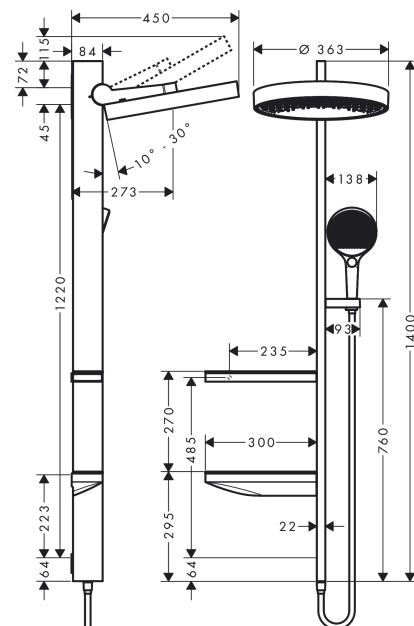

Scale drawing