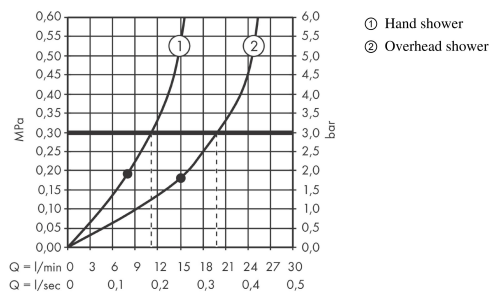

Rainfinity
Showerpipe 360 1jet for concealed installation
Surfaces: **chrome** Art. no. : **26842000**

Flowchart

The consumption was measured in combination with the appropriate fittings (thermostat/mixer/in-wall valve) to reflect actual application in practice.