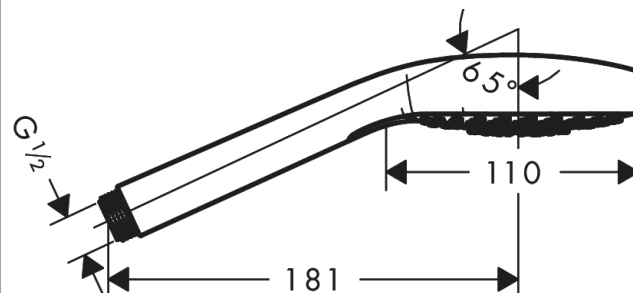

Croma Select E
Hand shower 110 1jet EcoSmart 7 l/min
 Surfaces: **white/chrome** Art. no. : **26816400**

Description

product features

- Shower head size: 110 mm
- Spray pattern: Rain
- Maximum flow rate (at 3 bar): 7 l/min
- with internal water conduction
- rinseable dirt filter
- Connection thread 1/2"
- minimum operating pressure 1.5 bar
- WRAS 1507312

Flowchart

The consumption was measured in combination with the appropriate fittings (thermostat/mixer/ in-wall valve) to reflect actual application in practice.