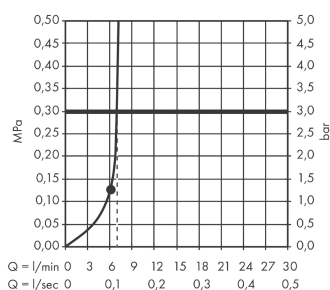

Croma Select E
Hand shower 110 1jet EcoSmart 7 l/min
 Surfaces: **white/chrome** Art. no. : **26816400**

Description

product features

- Shower head size: 110 mm
- Spray pattern: Rain
- Maximum flow rate (at 3 bar): 7 l/min
- with internal water conduction
- rinseable dirt filter
- Connection thread 1/2"
- minimum operating pressure 1.5 bar
- WRAS 1507312

Article Details

Price excl. VAT

£ 39.17

Technology

Certificates

kiwa

Product image

Scale drawing

Flowchart

The consumption was measured in combination with the appropriate fittings (thermostat/mixer/ in-wall valve) to reflect actual application in practice.