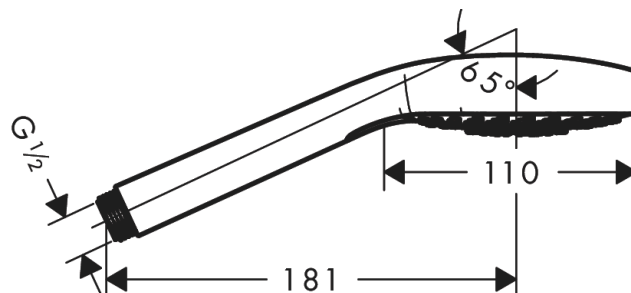

Croma Select E
Hand shower 110 1jet EcoSmart 9 l/min
 Surfaces: **white/chrome** Art. no. : **26815400**

Description

product features

- Shower head size: 110 mm
- Spray pattern: Rain
- Maximum flow rate (at 3 bar): 9 l/min
- with internal water conduction
- rinseable dirt filter
- Connection thread 1/2"
- minimum operating pressure 1.0 bar
- WRAS 1507312

Flowchart

The consumption was measured in combination with the appropriate fittings (thermostat/mixer/in-wall valve) to reflect actual application in practice.