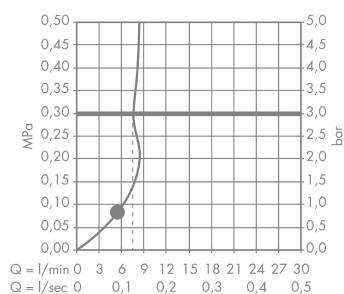

Croma Select E
Hand shower 110 1jet EcoSmart 9 l/min
 Surfaces: **white/chrome** Art. no. : **26815400**

Description

product features

- Shower head size: 110 mm
- Spray pattern: Rain
- Maximum flow rate (at 3 bar): 9 l/min
- with internal water conduction
- rinseable dirt filter
- Connection thread 1/2"
- minimum operating pressure 1.0 bar
- WRAS 1507312

Article Details

Price excl. VAT

£ 39.17

Technology

Certificates

kiwa

Product image

Scale drawing

Flowchart

The consumption was measured in combination with the appropriate fittings (thermostat/mixer/in-wall valve) to reflect actual application in practice.