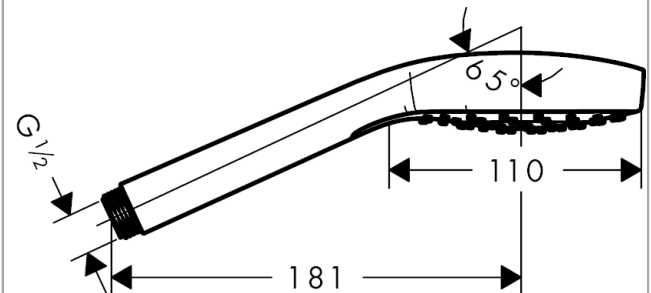

Scale drawing