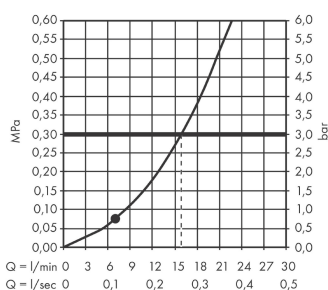

Croma Select E
Hand shower 110 1jet
 Surfaces: **white/chrome** Art. no. : **26814400**

Description

product features

- Shower head size: 110 mm
- Spray pattern: Rain
- Maximum flow rate (at 3 bar): 16 l/min
- with internal water conduction
- rinseable dirt filter
- Connection thread 1/2"
- operating pressure: min 1 bar / max 6 bar
- WRAS 1507312

Article Details

Price excl. VAT £ 39.17

Technology

Certificates

kiwa

Product image

Scale drawing

Flowchart

The consumption was measured in combination with the appropriate fittings (thermostat/mixer/in-wall valve) to reflect actual application in practice.